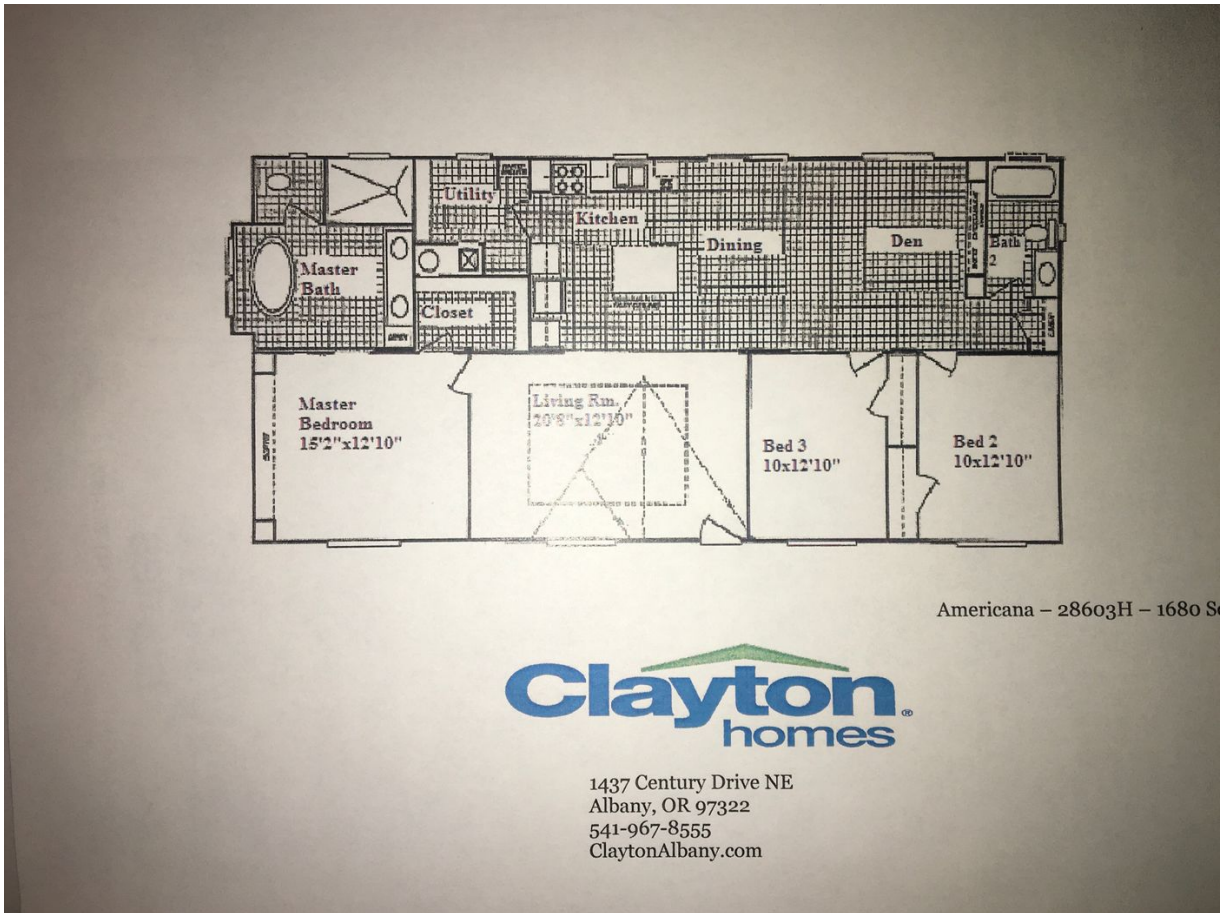

**Timberwood**  
**FLE230ID1833362AB**  
**3 beds • 2 baths**  
**2,040 sq. ft.**

**(541) 967-8555**

Monday - Friday: 9am - 6pm

Saturday: 9am - 5pm Sunday: Closed

**CLAYTON HOMES-ALBANY**

**1437 CENTURY DRIVE NE**