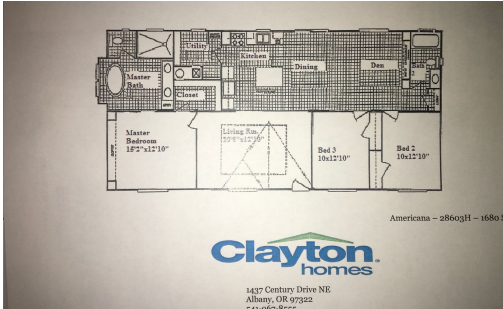

**Timberwood**  
**FLE230ID1833362AB**  
**3 beds • 2 baths**  
**2,040 sq. ft.**

**(541) 967-8555**

Monday - Friday: 9am - 6pm

Saturday: 9am - 5pm Sunday: Closed

**CLAYTON HOMES-ALBANY**

**1437 CENTURY DRIVE NE**