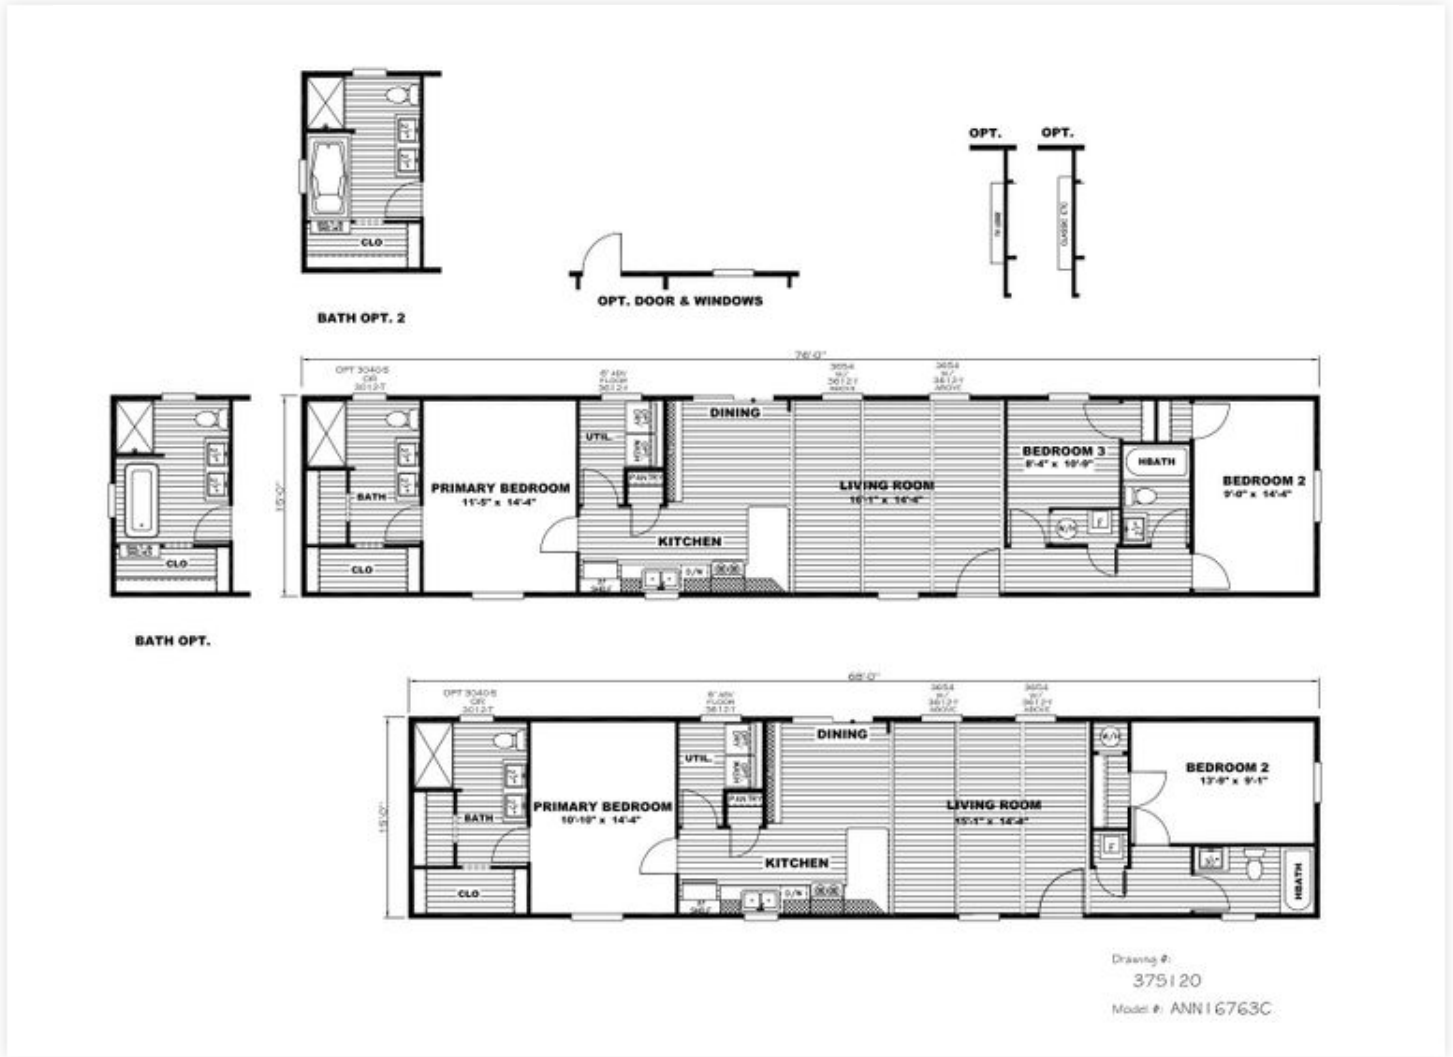

### ANNIVERSARY CHOICE

Home Plan 37ANN16763CH

3 Beds · 2 Baths · 1140 sq. ft. · 76' width · 16' depth

<https://www.claytonhomes.com/homes/37ANN16763CH>