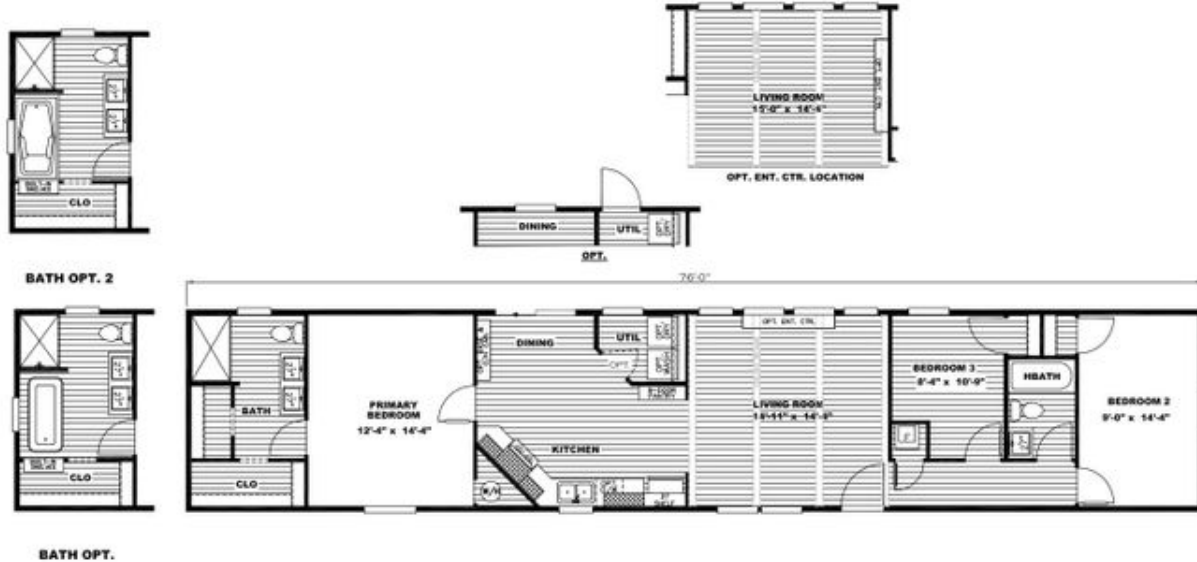

ANNIVERSARY ENTERTAINER

Home Plan 37ANN16763EH

3 Beds · 2 Baths · 1140 sq. ft. · 76' width · 16' depth

<https://www.claytonhomes.com/homes/37ANN16763EH>

Model #: ANN16763E
Drawing #: 375121

Features

The home series and floor plans shown all have starting prices within the price range indicated. Your local Home Center can quote you specific prices and terms of purchase for specific homes. Clayton invests in continuous product and process improvement. All home series, floor plans, specifications, dimensions, features, materials, availability, and starting prices shown are artist's renderings or estimates and are subject to change without notice or obligation. Dimensions are nominal and length and width measurements are from exterior wall to exterior wall. Starting prices include the home only, plus typical delivery and installation. Starting prices do not include other costs such as taxes, title fees, insurance premiums, filing or recording fees, land or improvements to the land, optional home features, optional delivery or installation services, wheels and axles, community or homeowner association fees, or any other items not shown on your Retailer Closing Agreement and related documents (your RCA). Your RCA will show the details of your purchase. 2022 Clayton Homes. All rights reserved.