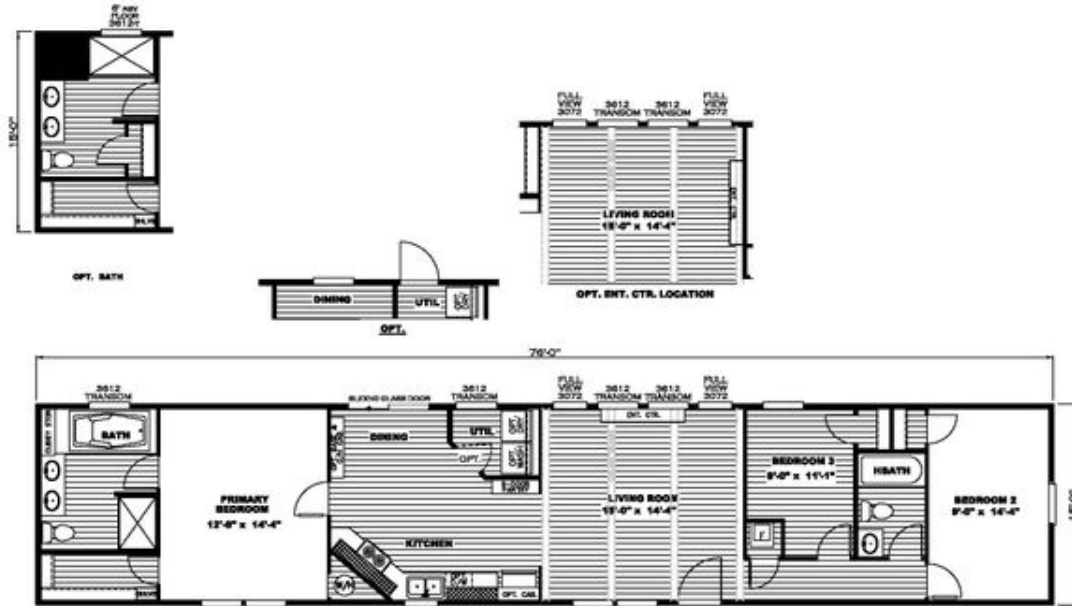

### ANNIVERSARY TV HOME

Home Plan 37ANN16763TH

3 Beds · 2 Baths · 1190 sq. ft. · 76' width · 16' depth

<https://www.claytonhomes.com/homes/37ANN16763TH>

Model #: ANN16763T  
Drawing #: 375093

### Features

Utility Room

Split Bedrooms

Open Floor Plan

Entertainment Unit