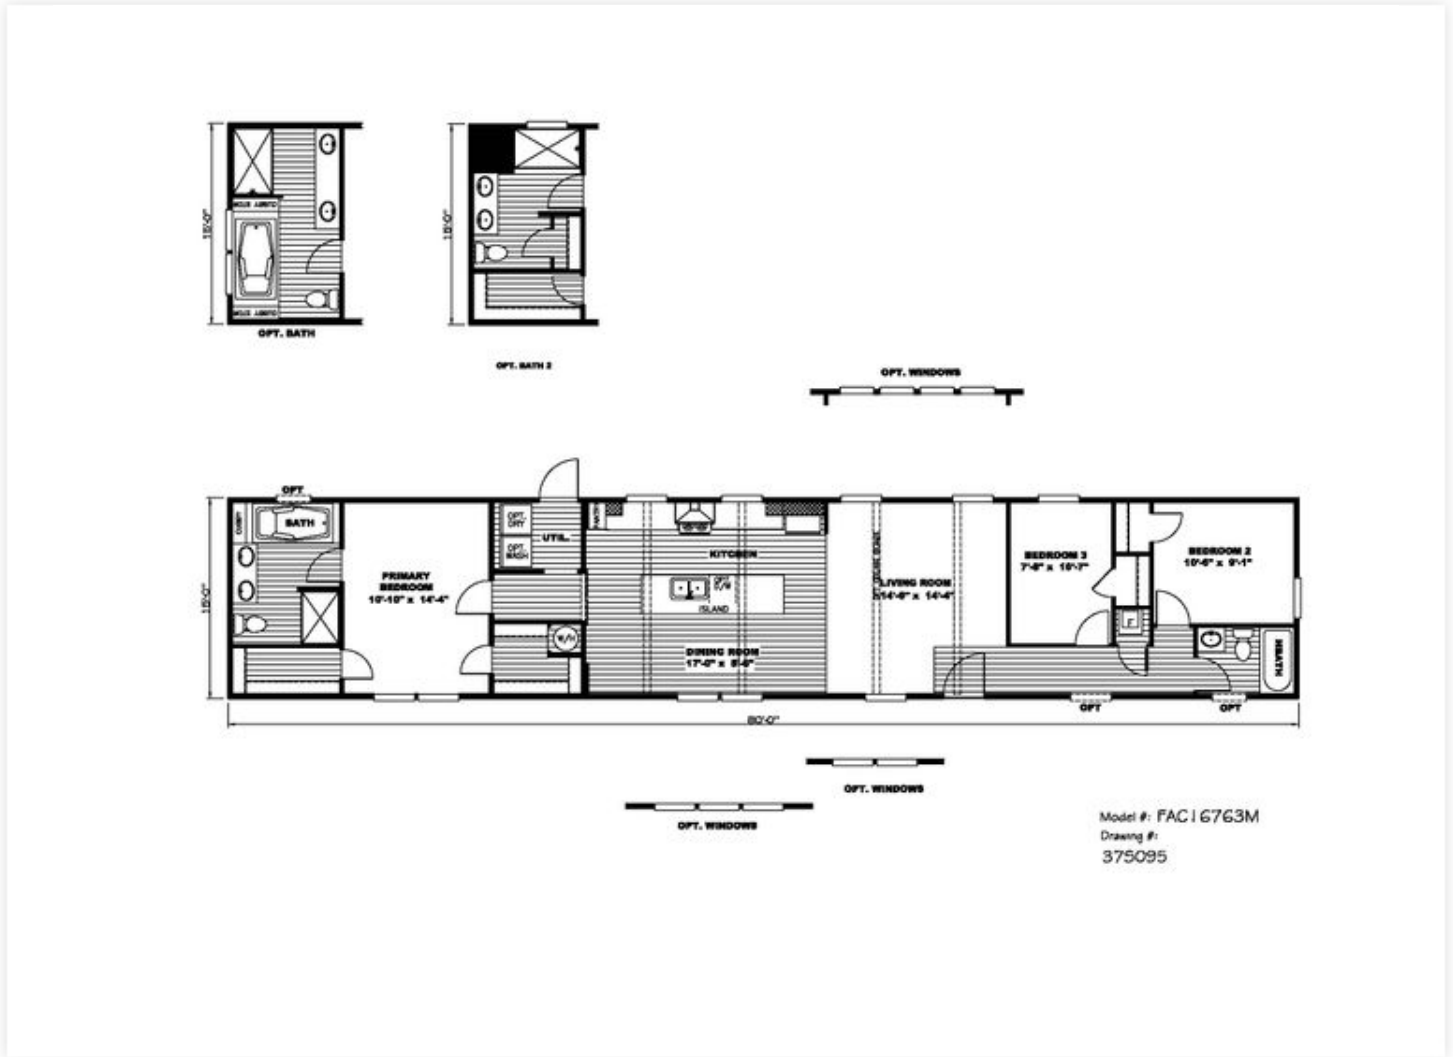

THE MAJOR

Home Plan 37FAC16763MH

3 Beds · 2 Baths · 1190 sq. ft. · 76' width · 16' depth

<https://www.claytonhomes.com/homes/37FAC16763MH>

Features

Utility Room

Open Floor Plan

Kitchen Island