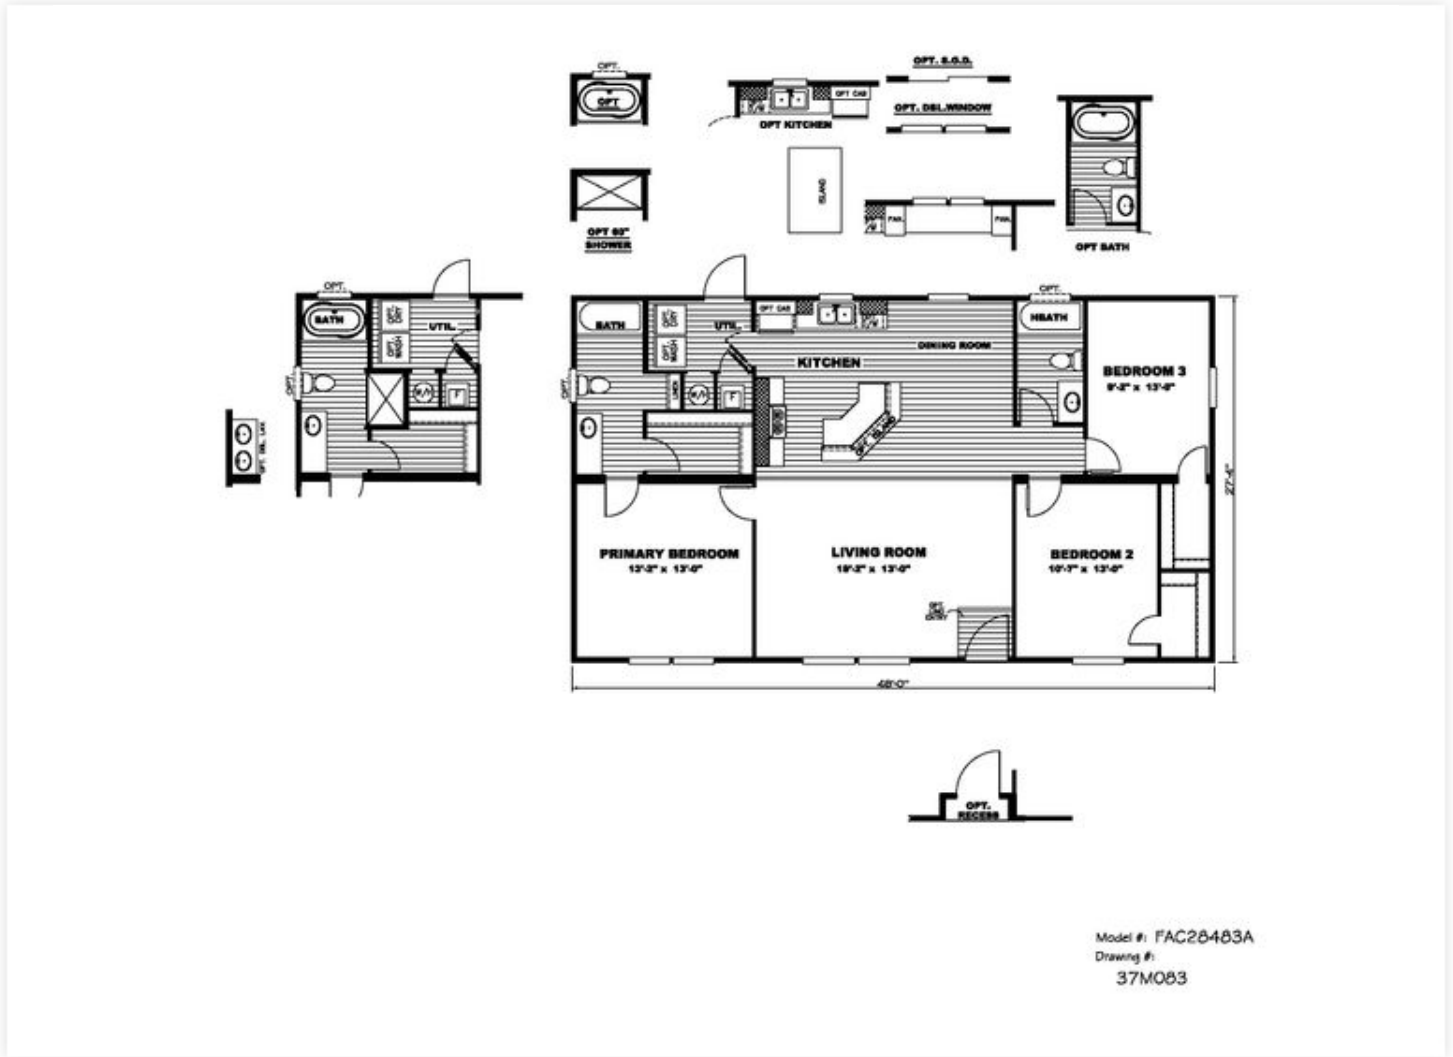

THE BENJAMIN
Home Plan 37FAC28483AH

3 Beds · 2 Baths · 1264 sq. ft. · 48' width · 28' depth
<https://www.claytonhomes.com/homes/37FAC28483AH>

Features

Utility Room

Split Bedrooms

Open Floor Plan

Kitchen Island