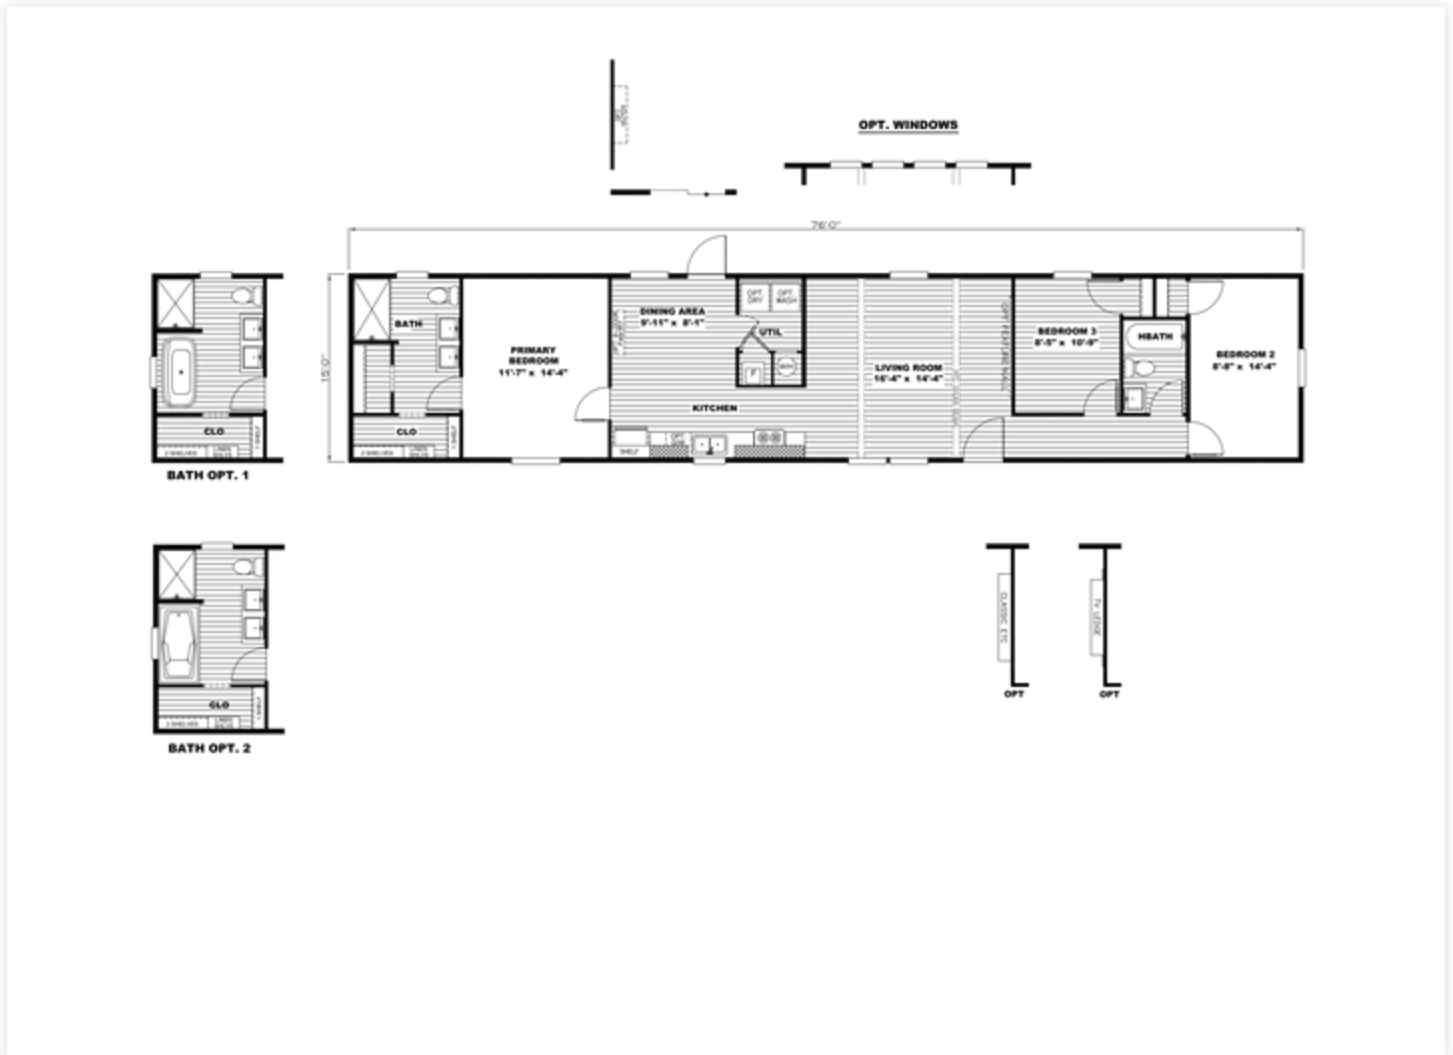

GRAND LIVING 76B
Home Plan 37GRA16763BH

3 Beds · 2 Baths · 1140 sq. ft. · 76' width · 16' depth
<https://www.claytonhomes.com/homes/37GRA16763BH>

Features

Privacy Policies

Protecting your privacy is of fundamental importance to us. The following privacy notices explain how we may collect, use, and disclose your personal information.