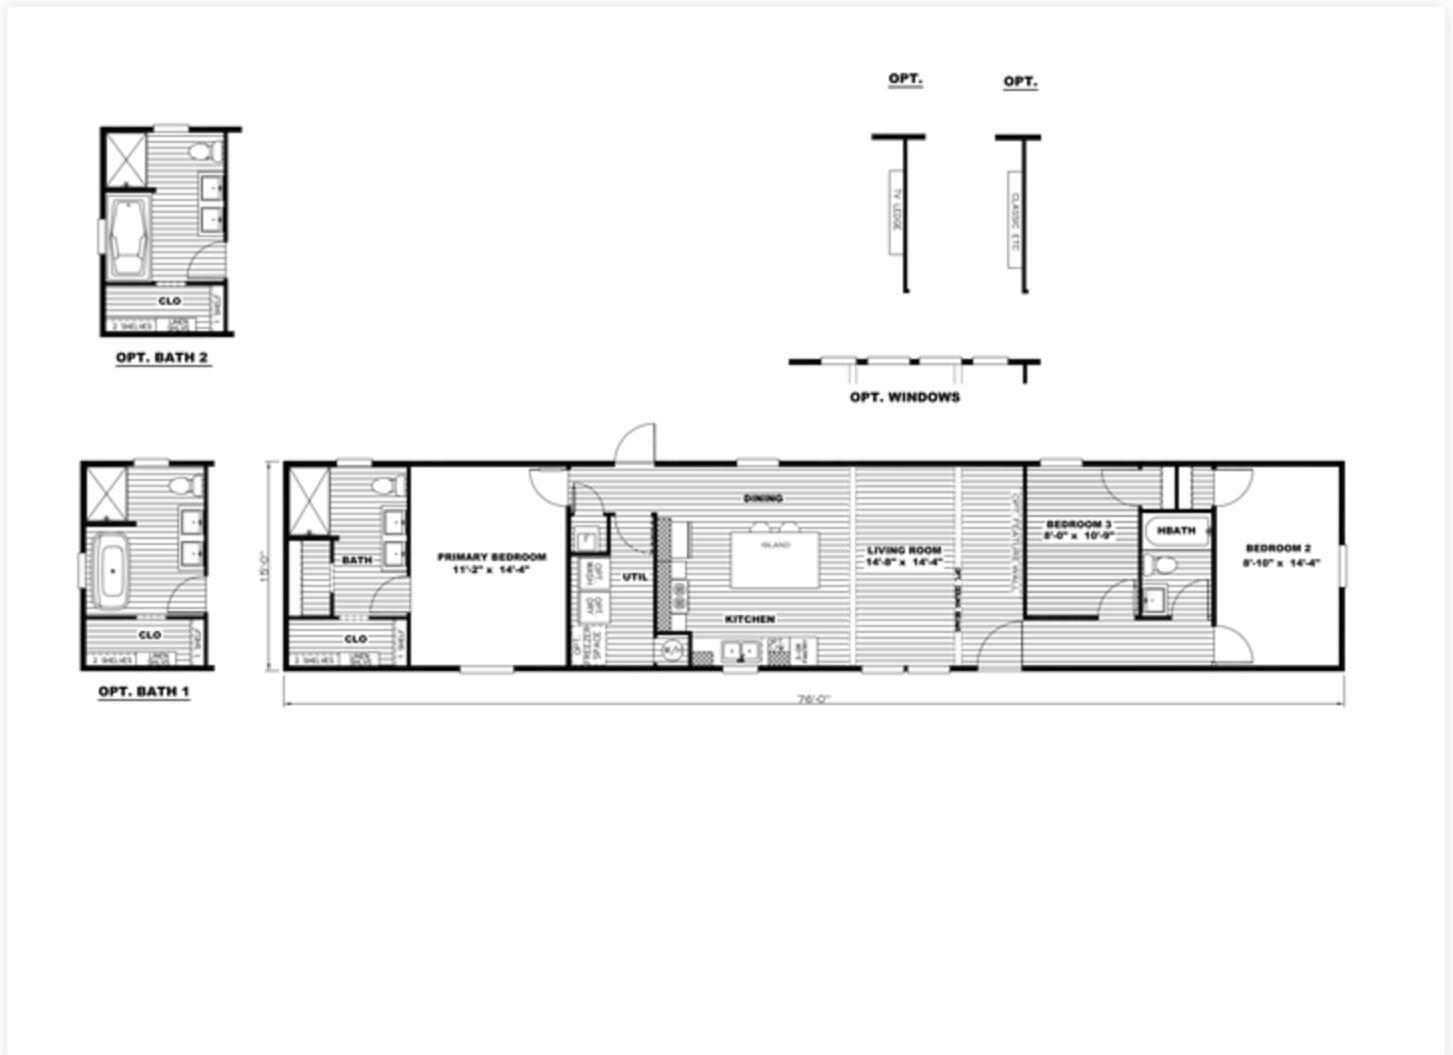

GRAND LIVING 76C
Home Plan 37GRA16763CH

3 Beds · 2 Baths · 1140 sq. ft. · 76' width · 16' depth
<https://www.claytonhomes.com/homes/37GRA16763CH>

Features

Privacy Policies

Protecting your privacy is of fundamental importance to us. The following privacy notices explain how we may collect, use, and disclose your personal information.