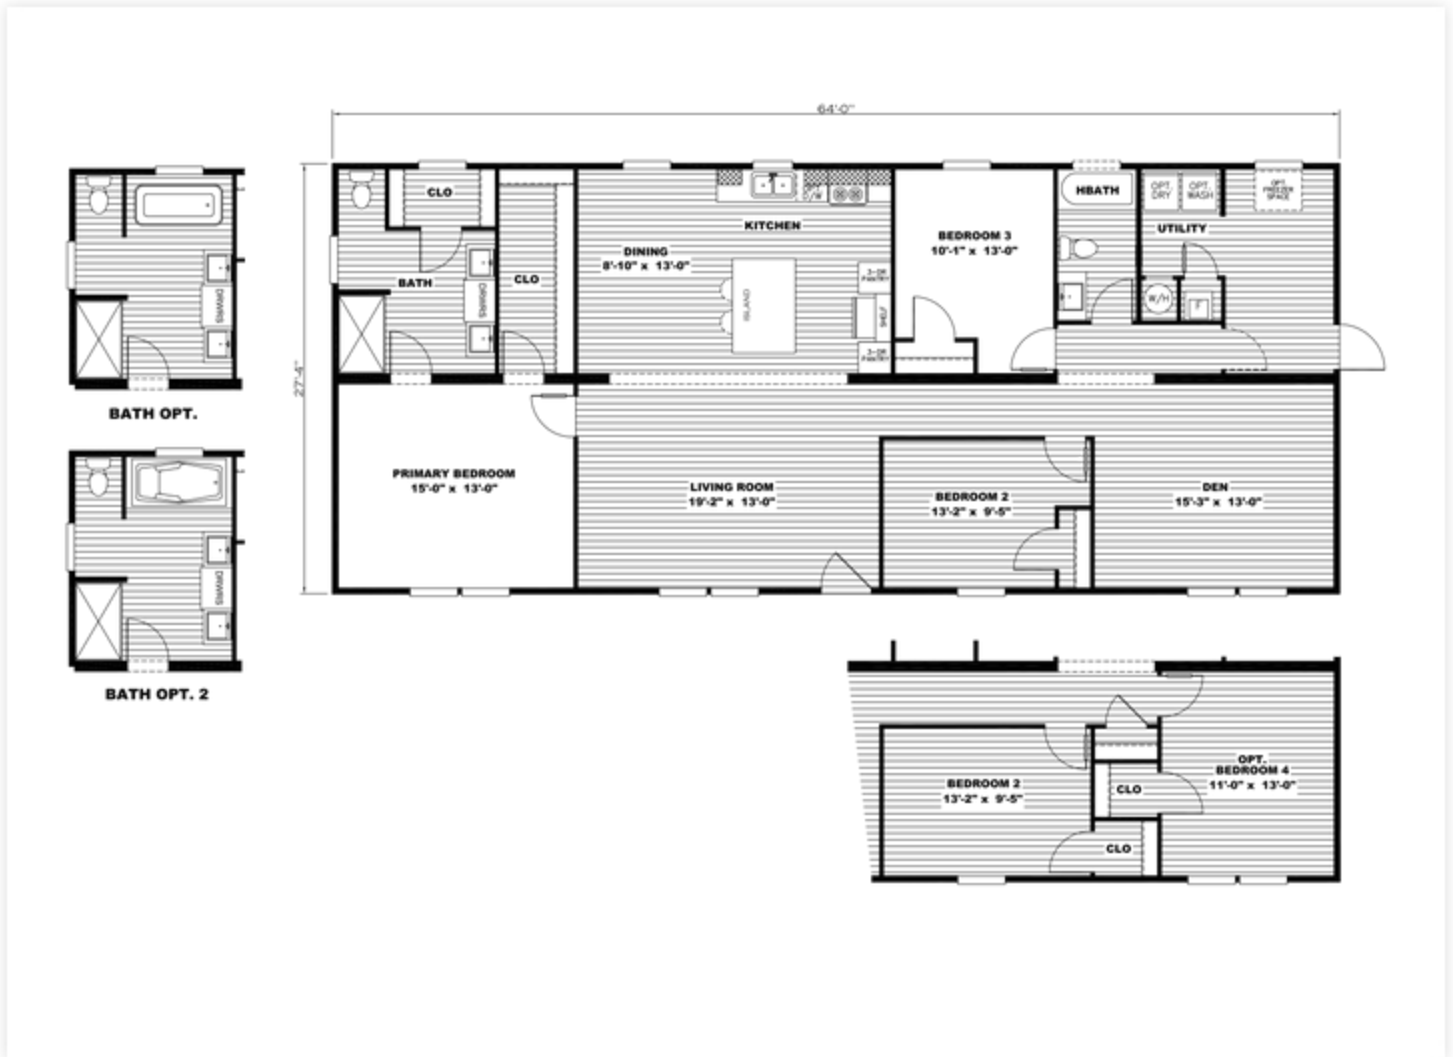

GRAND LIVING 64
Home Plan 37GRA28643AH

3 Beds · 2 Baths · 1749 sq. ft. · 64' width · 28' depth
<https://www.claytonhomes.com/homes/37GRA28643AH>

Features

Privacy Policies

Protecting your privacy is of fundamental importance to us. The following privacy notices explain how we may collect, use, and disclose your personal information.