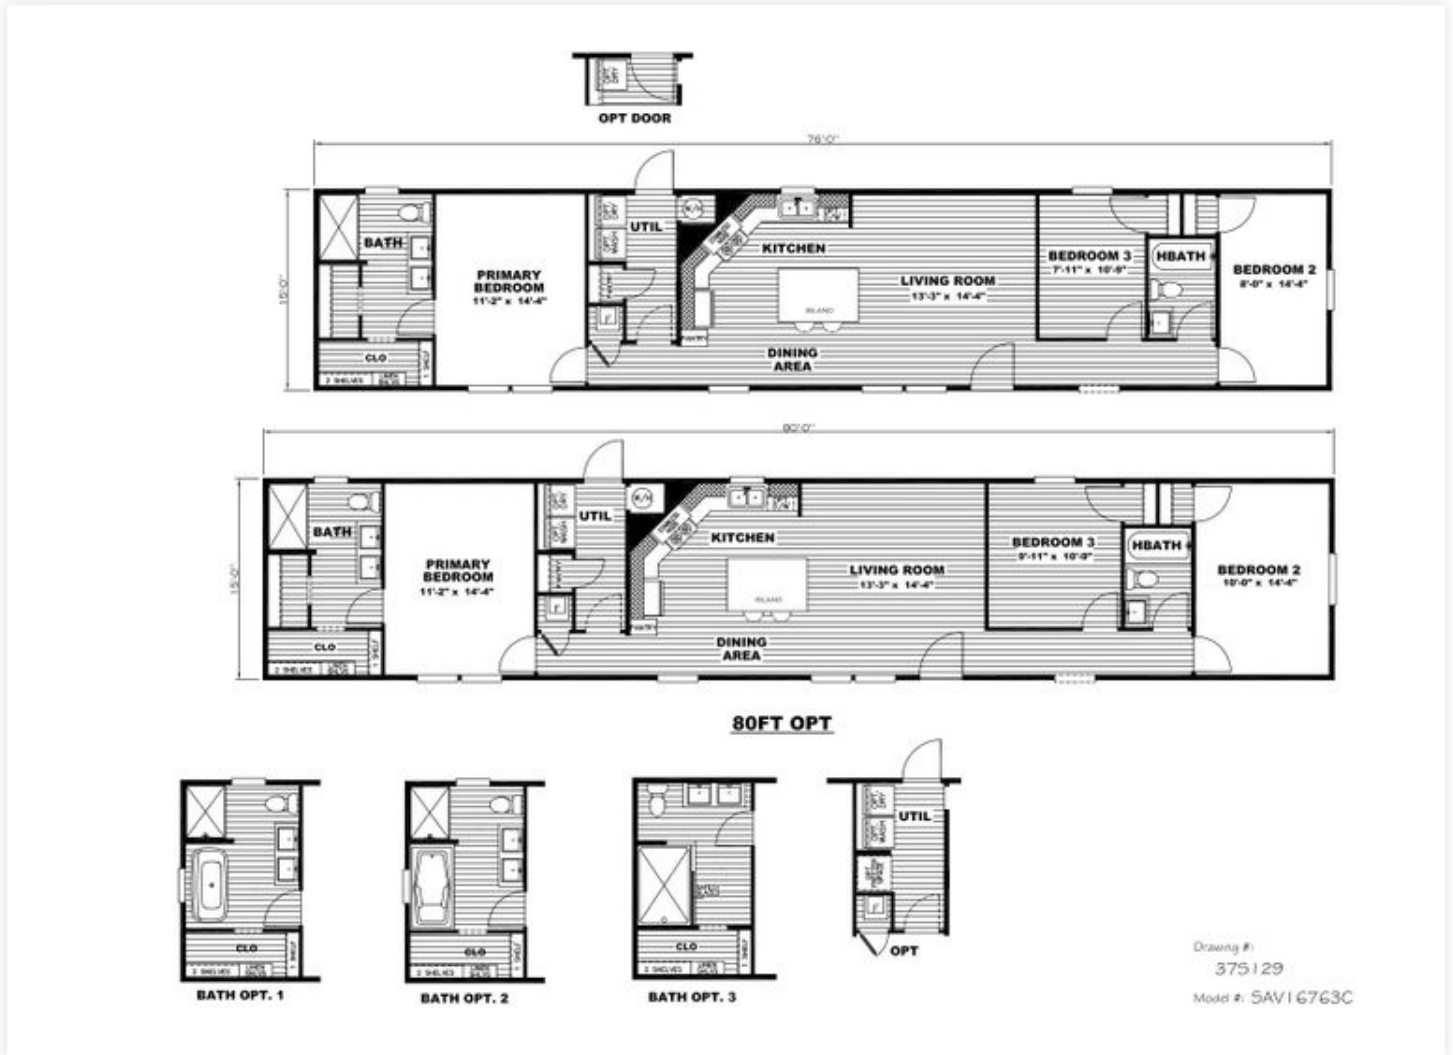

DAVELLA
Home Plan 37SAV16763CH

3 Beds · 2 Baths · 1140 sq. ft. · 76' width · 16' depth
<https://www.claytonhomes.com/homes/37SAV16763CH>

Drawing #: 375129
Model #: SAV16763C

Features

Privacy Policies

Protecting your privacy is of fundamental importance to us. The following privacy notices explain how we may collect, use, and disclose your personal information.