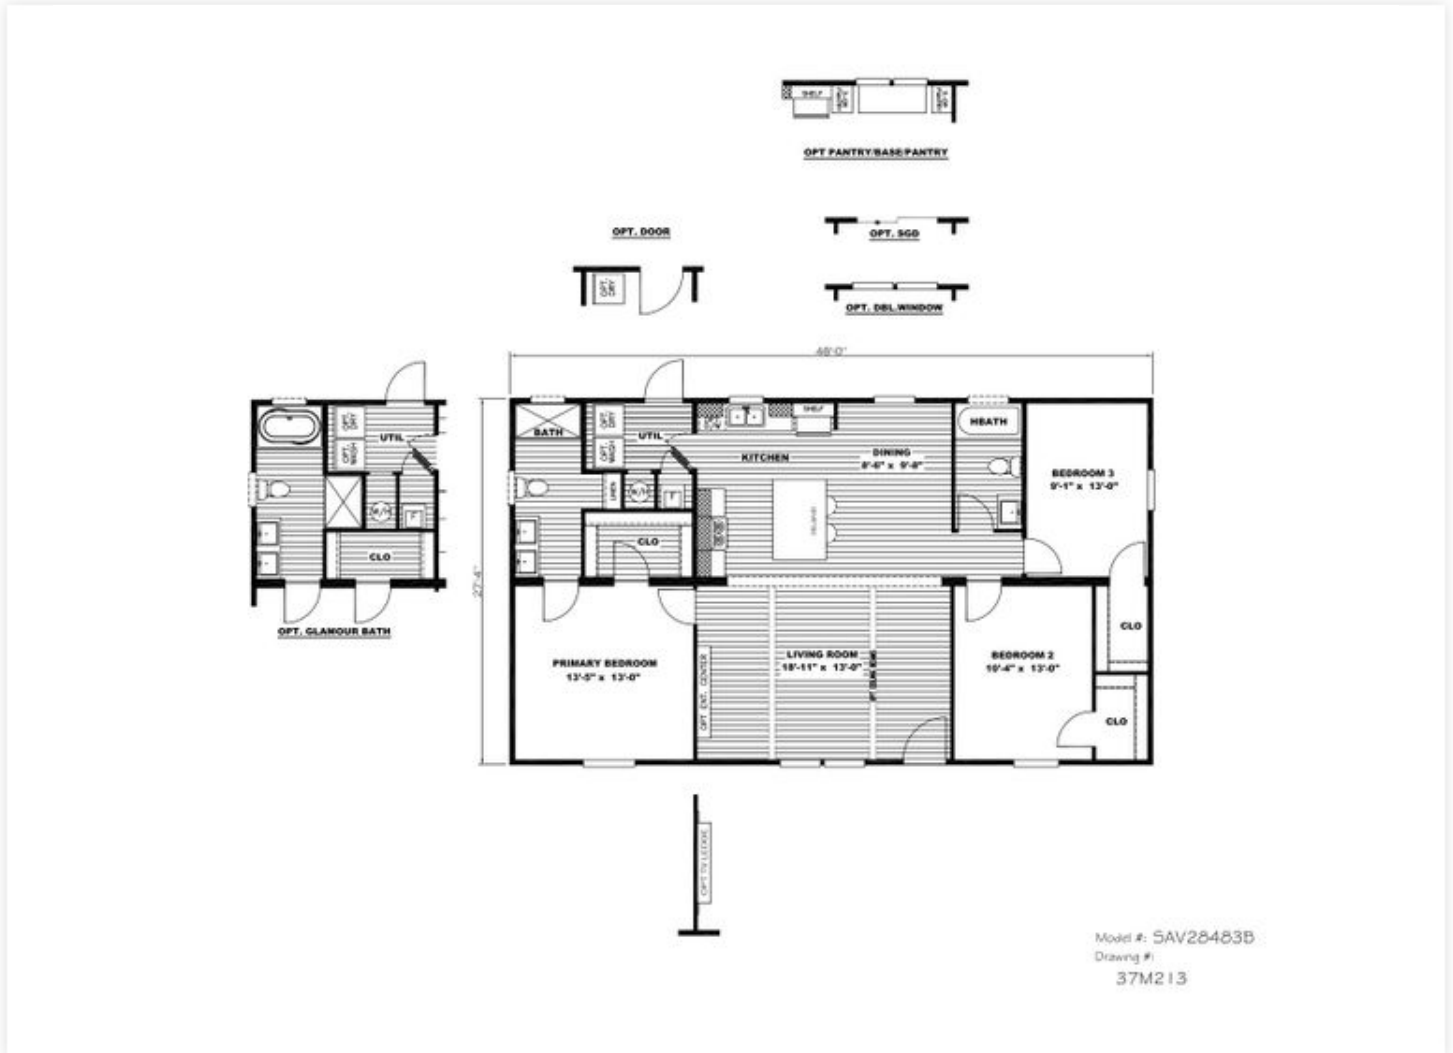

BENJAMIN

Home Plan 37SAV28483BH

3 Beds · 2 Baths · 1312 sq. ft. · 48' width · 28' depth

<https://www.claytonhomes.com/homes/37SAV28483BH>

Features

Privacy Policies

Protecting your privacy is of fundamental importance to us. The following privacy notices explain how we may collect, use, and disclose your personal information.