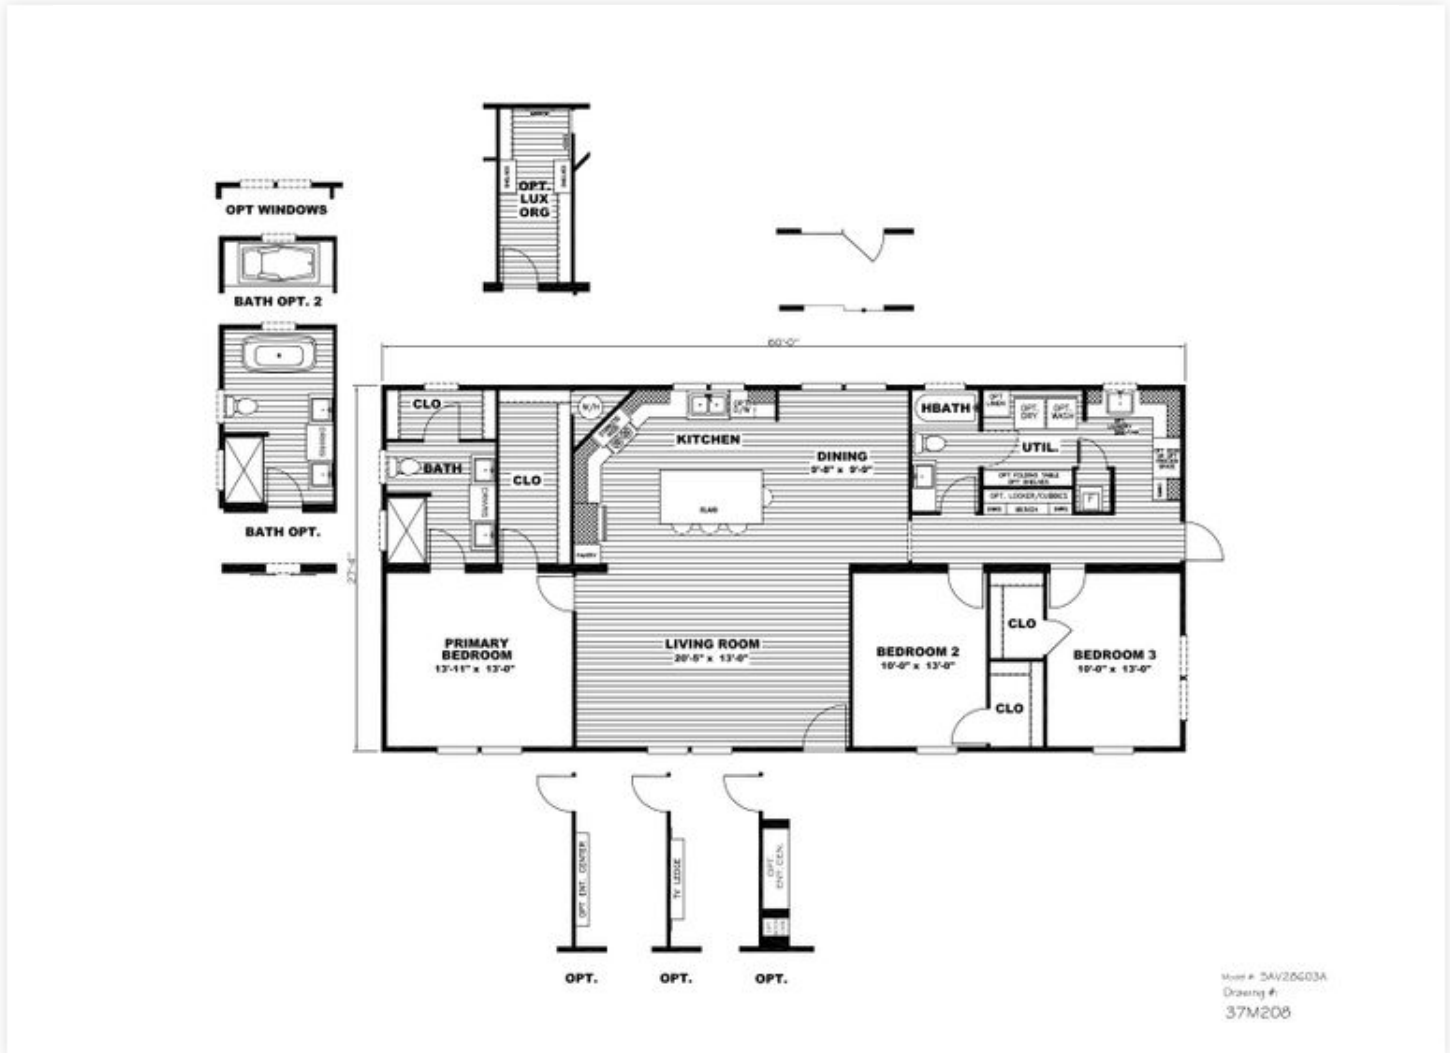

STELLA

Home Plan 37SAV28603AH

3 Beds · 2 Baths · 1640 sq. ft. · 60' width · 28' depth

<https://www.claytonhomes.com/homes/37SAV28603AH>

Features

Privacy Policies

Protecting your privacy is of fundamental importance to us. The following privacy notices explain how we may collect, use, and disclose your personal information.