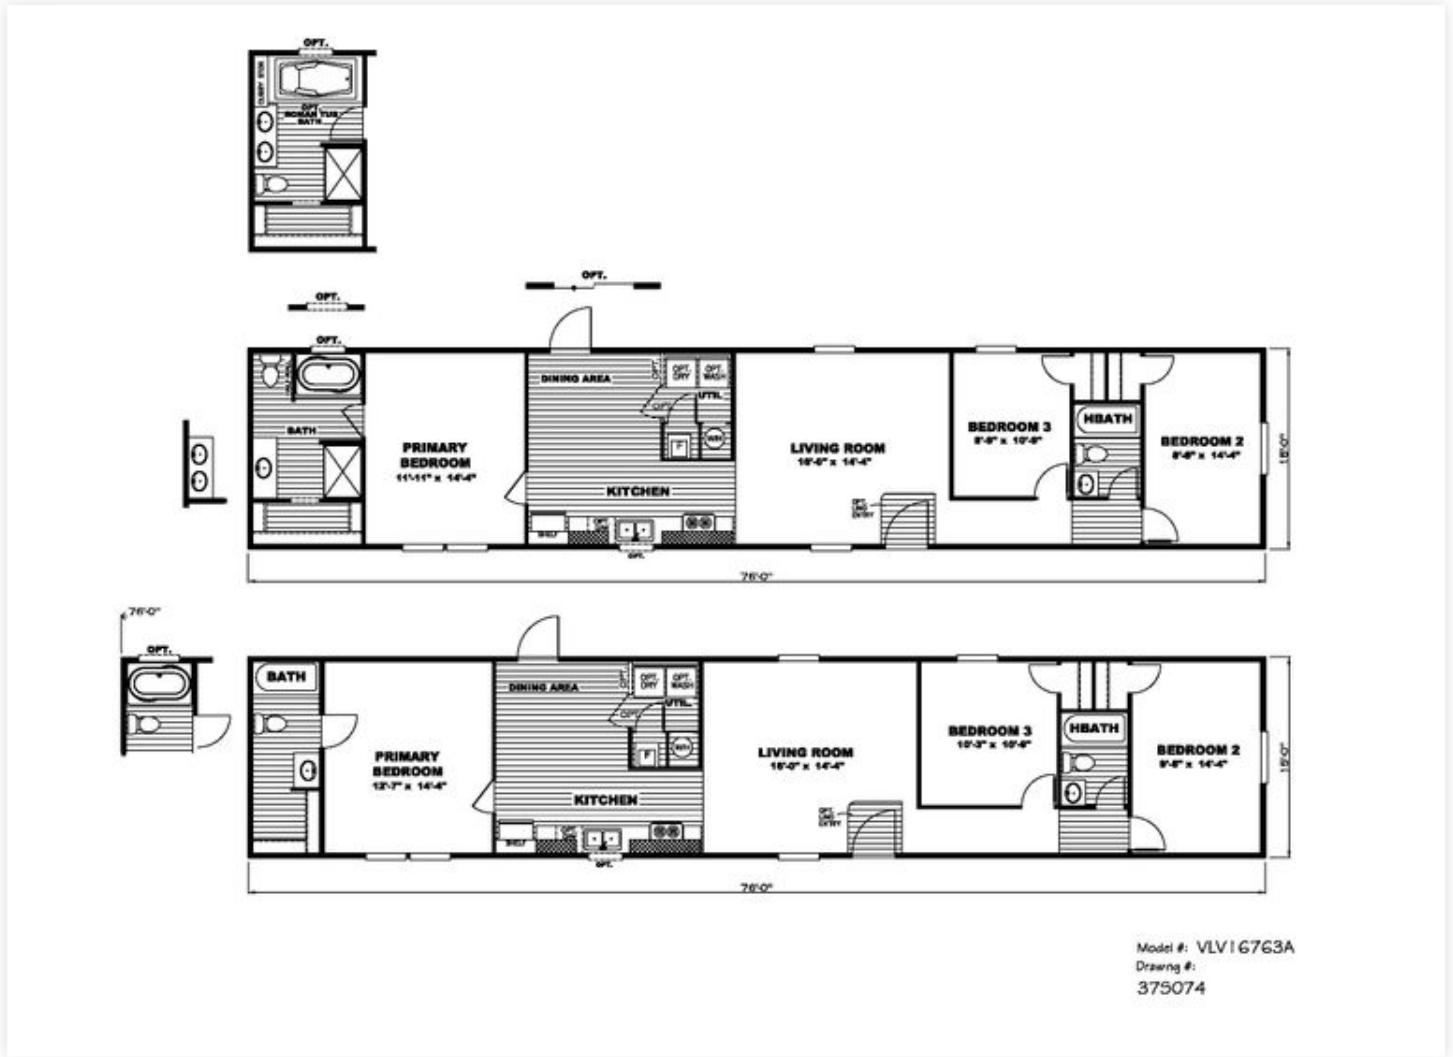

THE AMORY

Home Plan 37VLV16763AH

3 Beds · 2 Baths · 1190 sq. ft. · 76' width · 16' depth

<https://www.claytonhomes.com/homes/37VLV16763AH>

Message us

Features

Split Bedrooms

Fireplace

Utility Room

Open Floor Plan

Privacy Policies

Protecting your privacy is of fundamental importance to us. The following privacy notices explain how we may collect, use, and disclose your personal information.