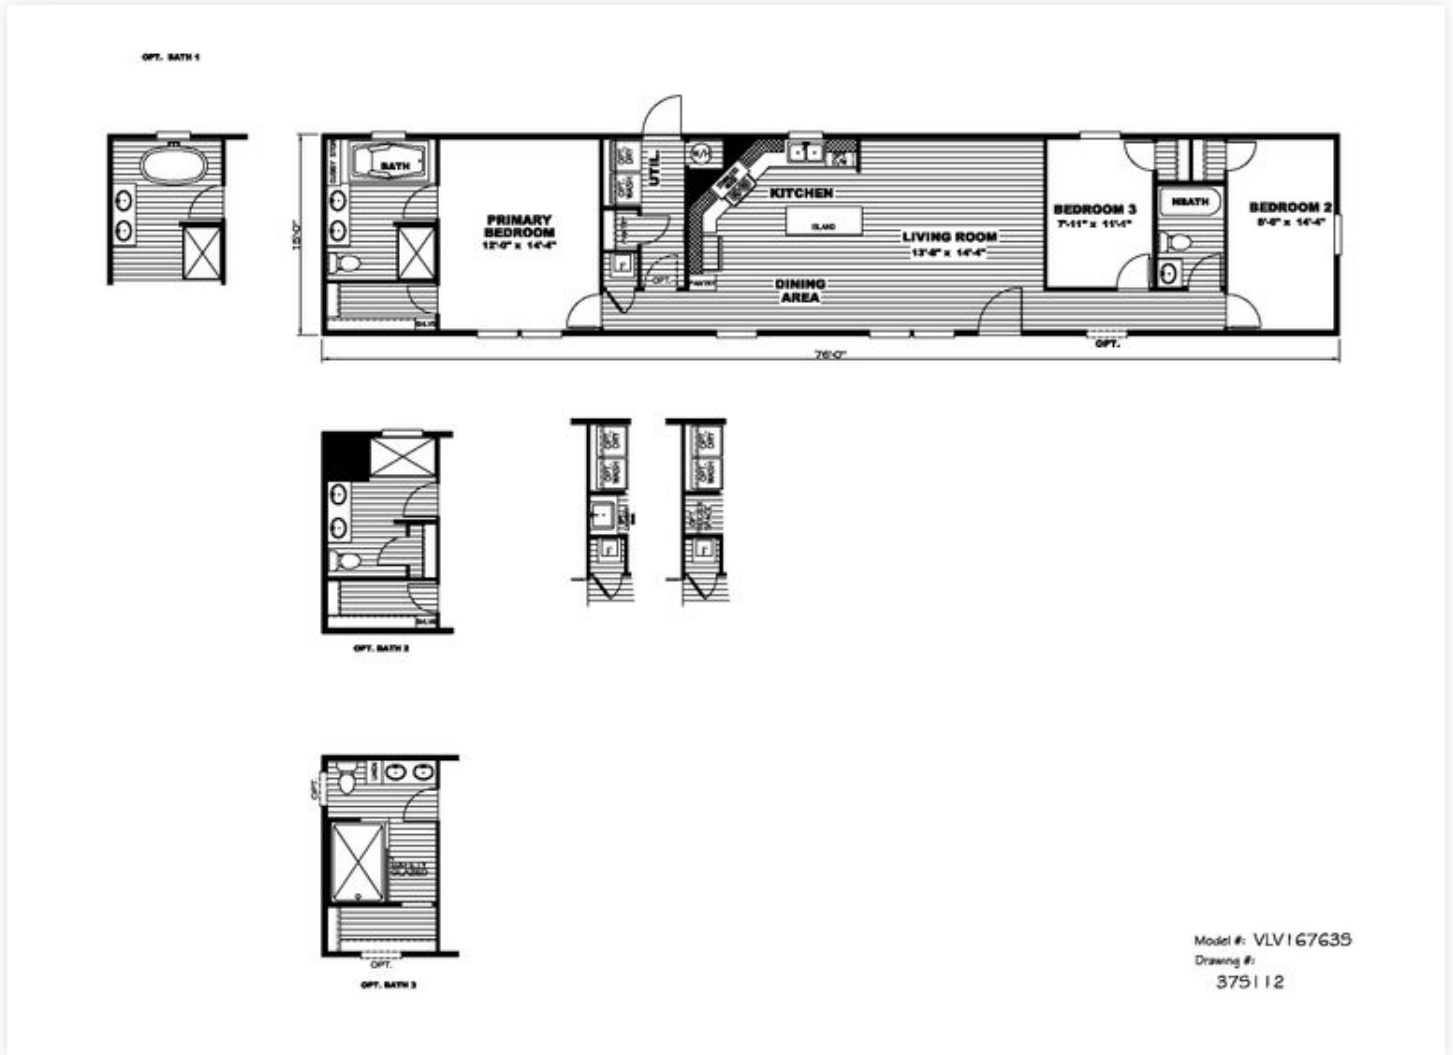

**THE DAVELLA**  
Home Plan 37VLV16763SH

3 Beds · 2 Baths · 1140 sq. ft. · 76' width · 16' depth  
<https://www.claytonhomes.com/homes/37VLV16763SH>

### Features

Utility Room

Open Floor Plan

Kitchen Island

Pantry