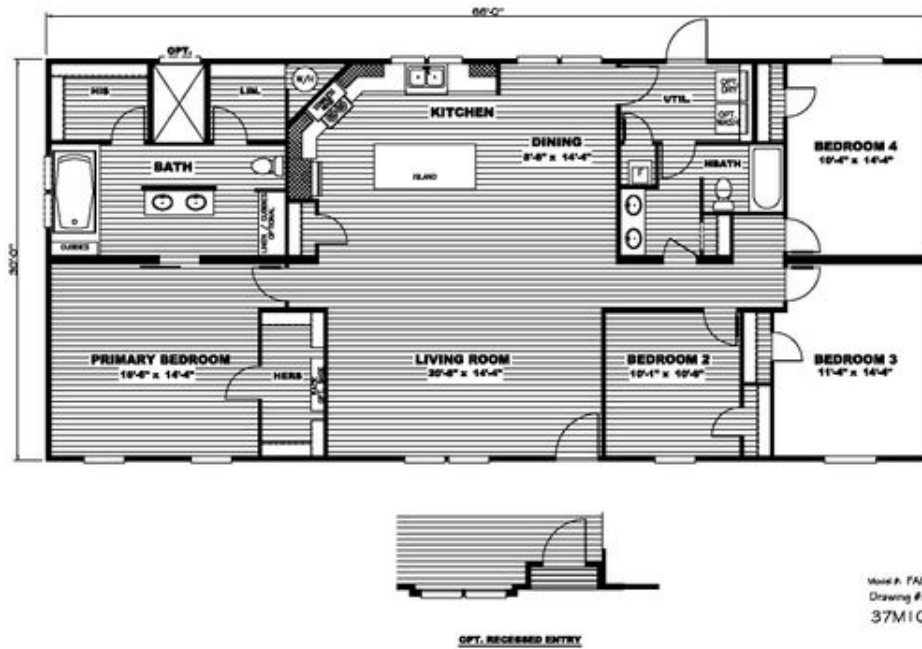

THE CASCADE
Home Plan 37VLV32664AH

4 Beds · 2 Baths · 1980 sq. ft. · 66' width · 32' depth
<https://www.claytonhomes.com/homes/37VLV32664AH>

Features

Primary Bedroom Retreat

Utility Room

Covered Entry

Open Floor Plan