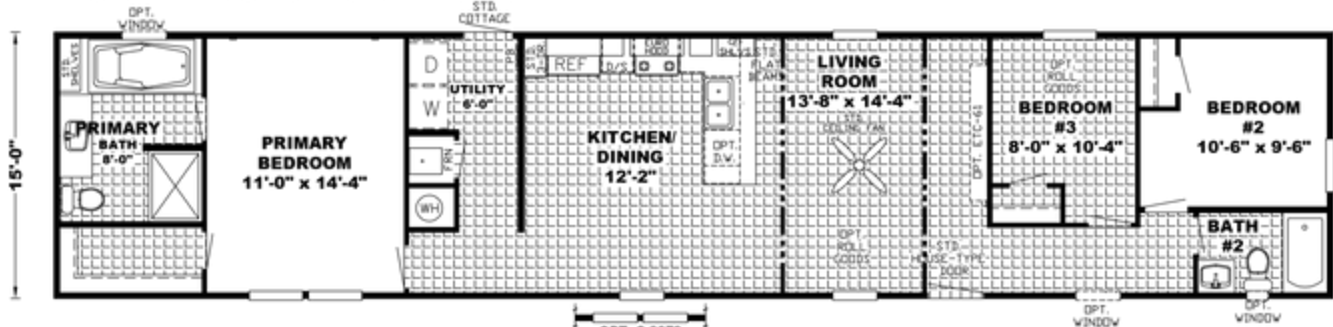

**EDG16723B**

Home Plan 41EDG16723BH

3 Beds · 2 Baths · 1080 sq. ft. · 72' width · 16' depth

<https://www.claytonhomes.com/homes/41EDG16723BH>

**MODEL EDG16723B-72-3/16X72**

**THIS PRINT MAY NOT BE ALTERED OR MODIFIED**