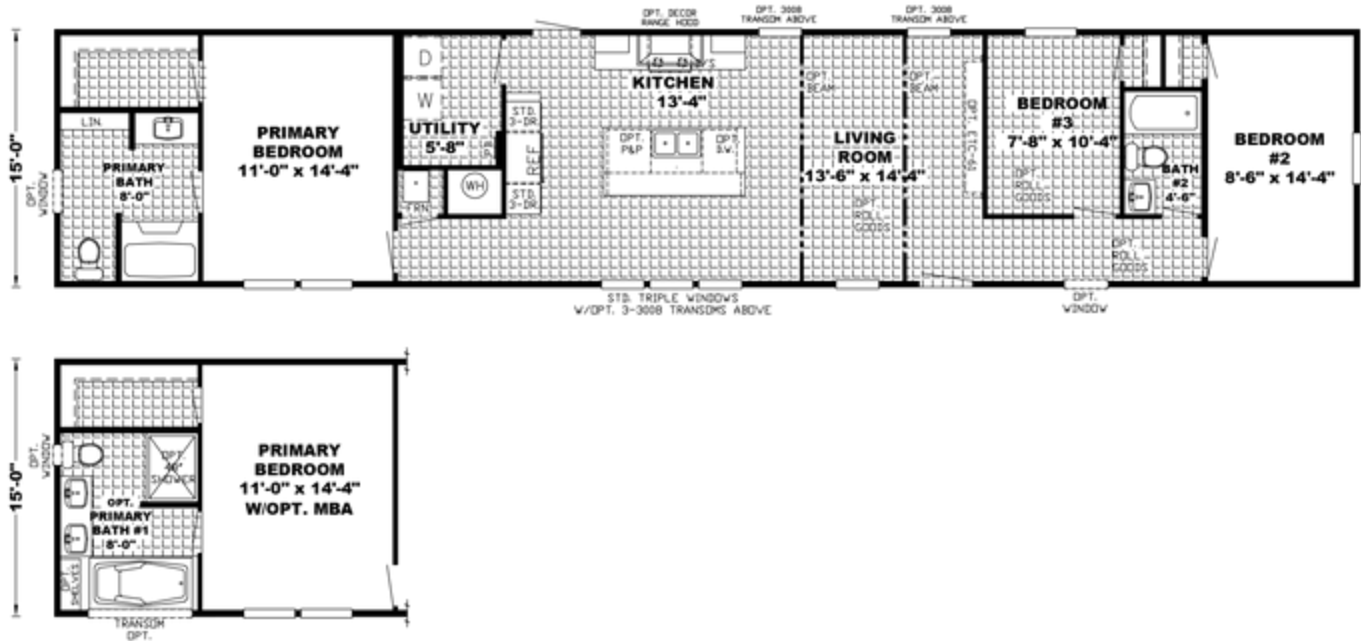

THE GRANITE RIDGE
Home Plan 41SIG16763IH

3 Beds · 2 Baths · 1140 sq. ft. · 76' width · 16' depth
<https://www.claytonhomes.com/homes/41SIG16763IH>

MODEL SIG16763I-76-2/16X76

Features

Privacy Policies

Protecting your privacy is of fundamental importance to us. The following privacy notices explain how we may collect, use, and disclose your personal information.