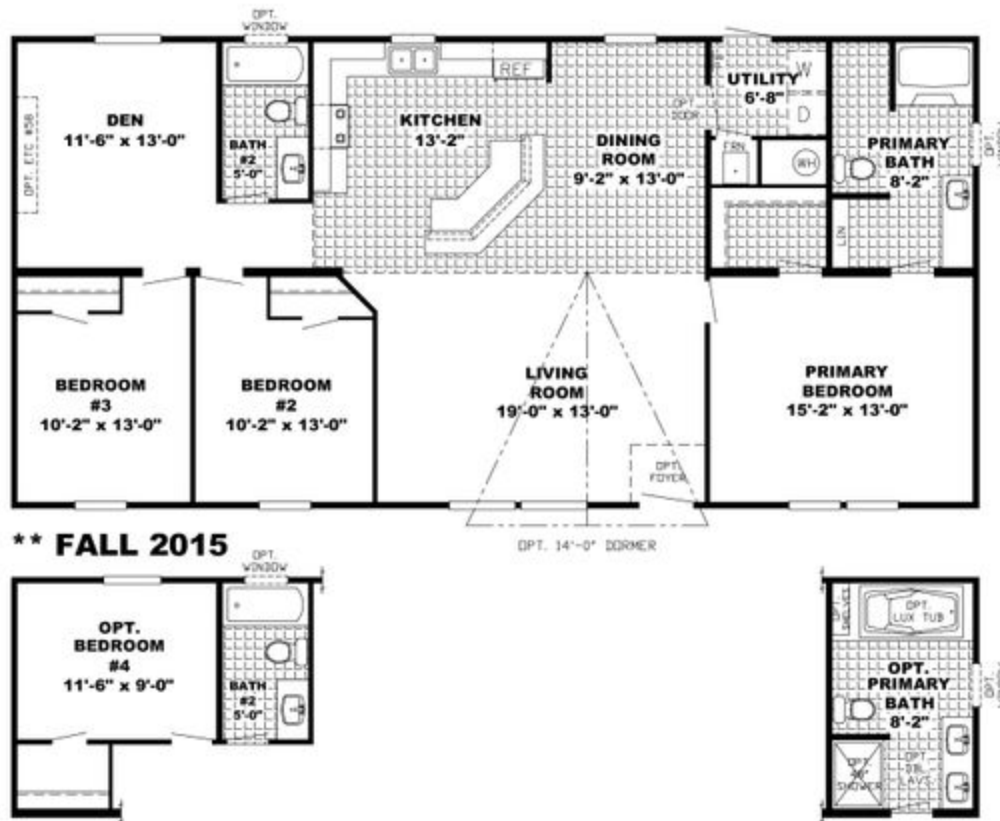

**THE MORRIS**

Home Plan 41SIG28563BH

3 Beds · 2 Baths · 1531 sq. ft. · 56' width · 28' depth

<https://www.claytonhomes.com/homes/41SIG28563BH>

**Features**

Office

Family Room

Bonus Room