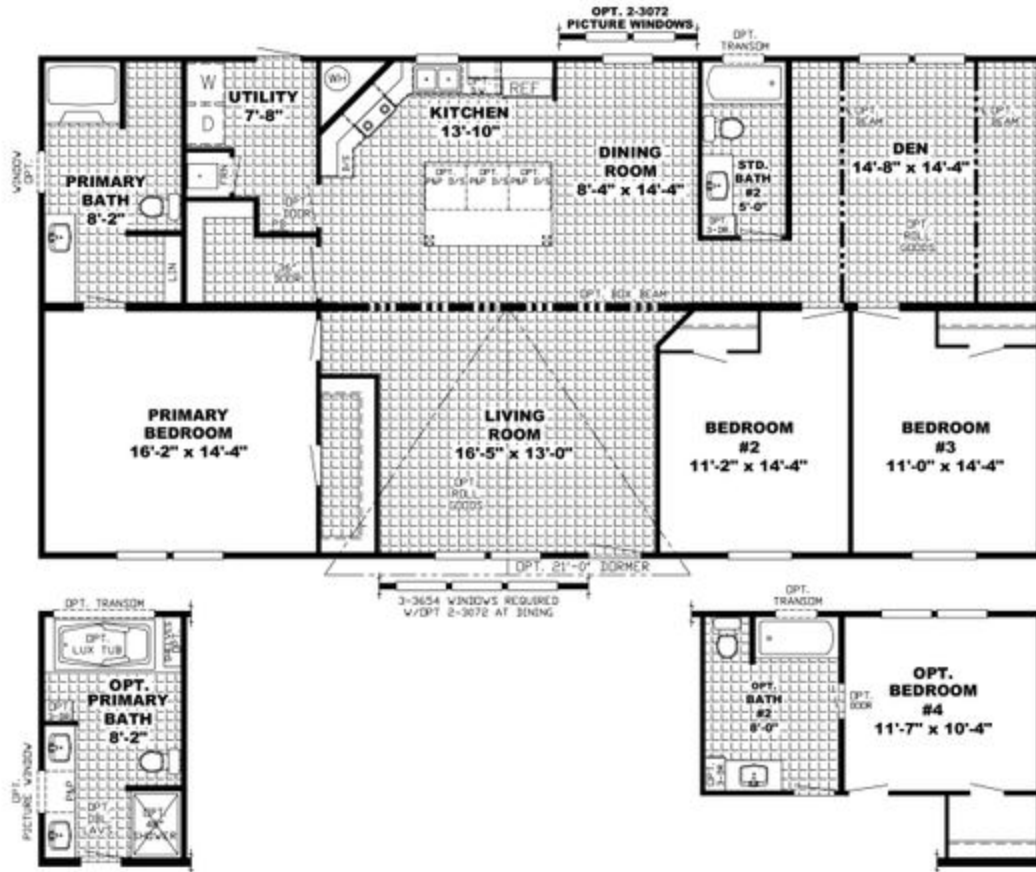

THE HAPPY VALLEY
Home Plan 41SIG32603CH

3 Beds · 2 Baths · 1800 sq. ft. · 60' width · 32' depth
<https://www.claytonhomes.com/homes/41SIG32603CH>

Message us

Features

- Family Room
- Kitchen Island
- Split Bedrooms
- Utility Room