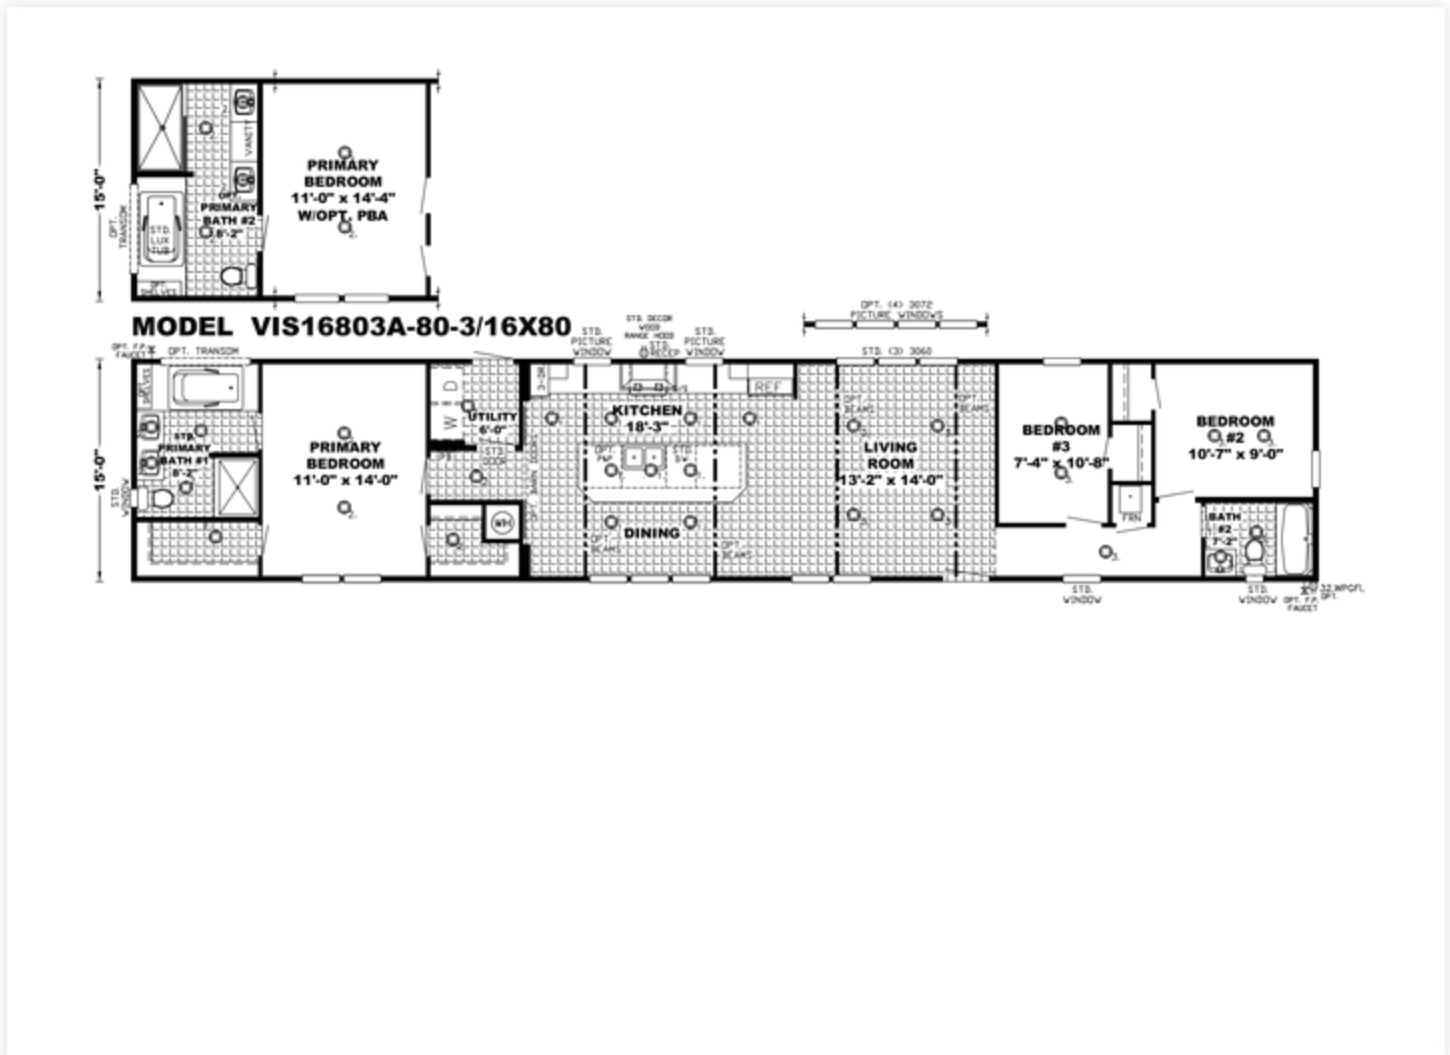

**THE SEASIDE**

Home Plan 41VIS16803AH

3 Beds · 2 Baths · 1200 sq. ft. · 80' width · 16' depth

<https://www.claytonhomes.com/homes/41VIS16803AH>

**Features**

**Privacy Policies**

Protecting your privacy is of fundamental importance to us. The following privacy notices explain how we may collect, use, and disclose your personal information.