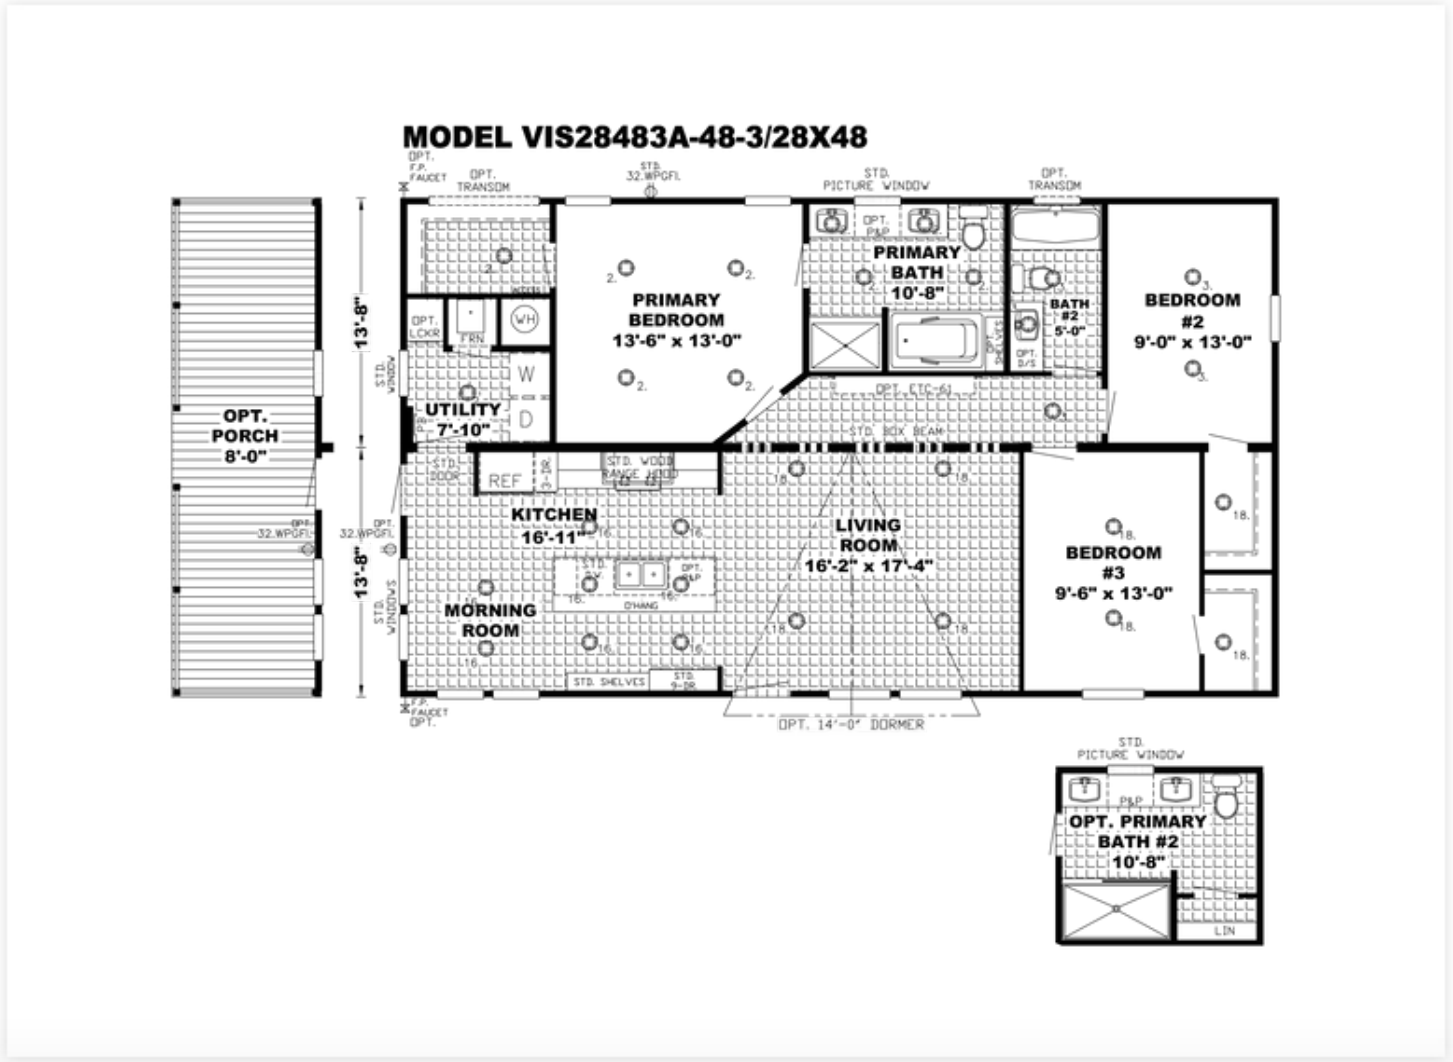

THE SOUTHERN FARMHOUSE
Home Plan 41VIS28483AH

3 Beds · 2 Baths · 1312 sq. ft. · 48' width · 28' depth
<https://www.claytonhomes.com/homes/41VIS28483AH>

Privacy Policies

Protecting your privacy is of fundamental importance to us. The following privacy notices explain how we may collect, use, and disclose your personal information.