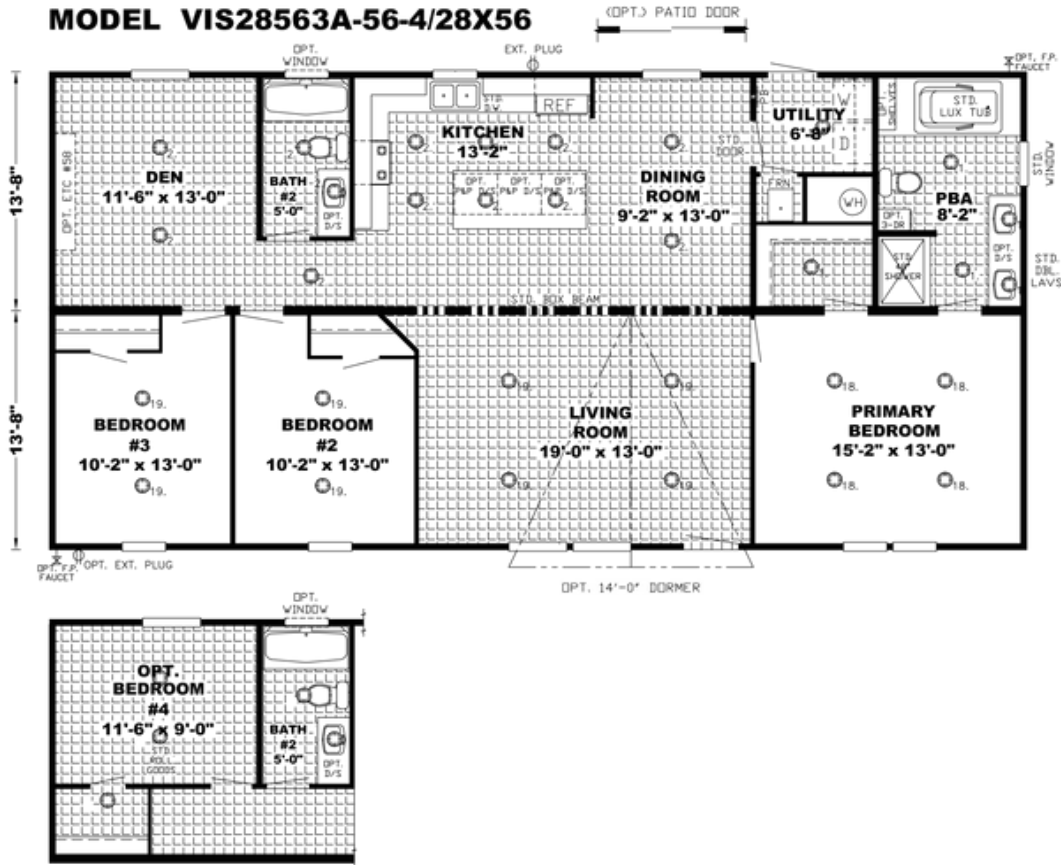

THE MORRIS

Home Plan 41VIS28563AH

3 Beds · 2 Baths · 1531 sq. ft. · 56' width · 28' depth

<https://www.claytonhomes.com/homes/41VIS28563AH>

MODEL VIS28563A-56-4/28X56

Features

Privacy Policies

Protecting your privacy is of fundamental importance to us. The following privacy notices explain how we may collect, use, and disclose your personal information.