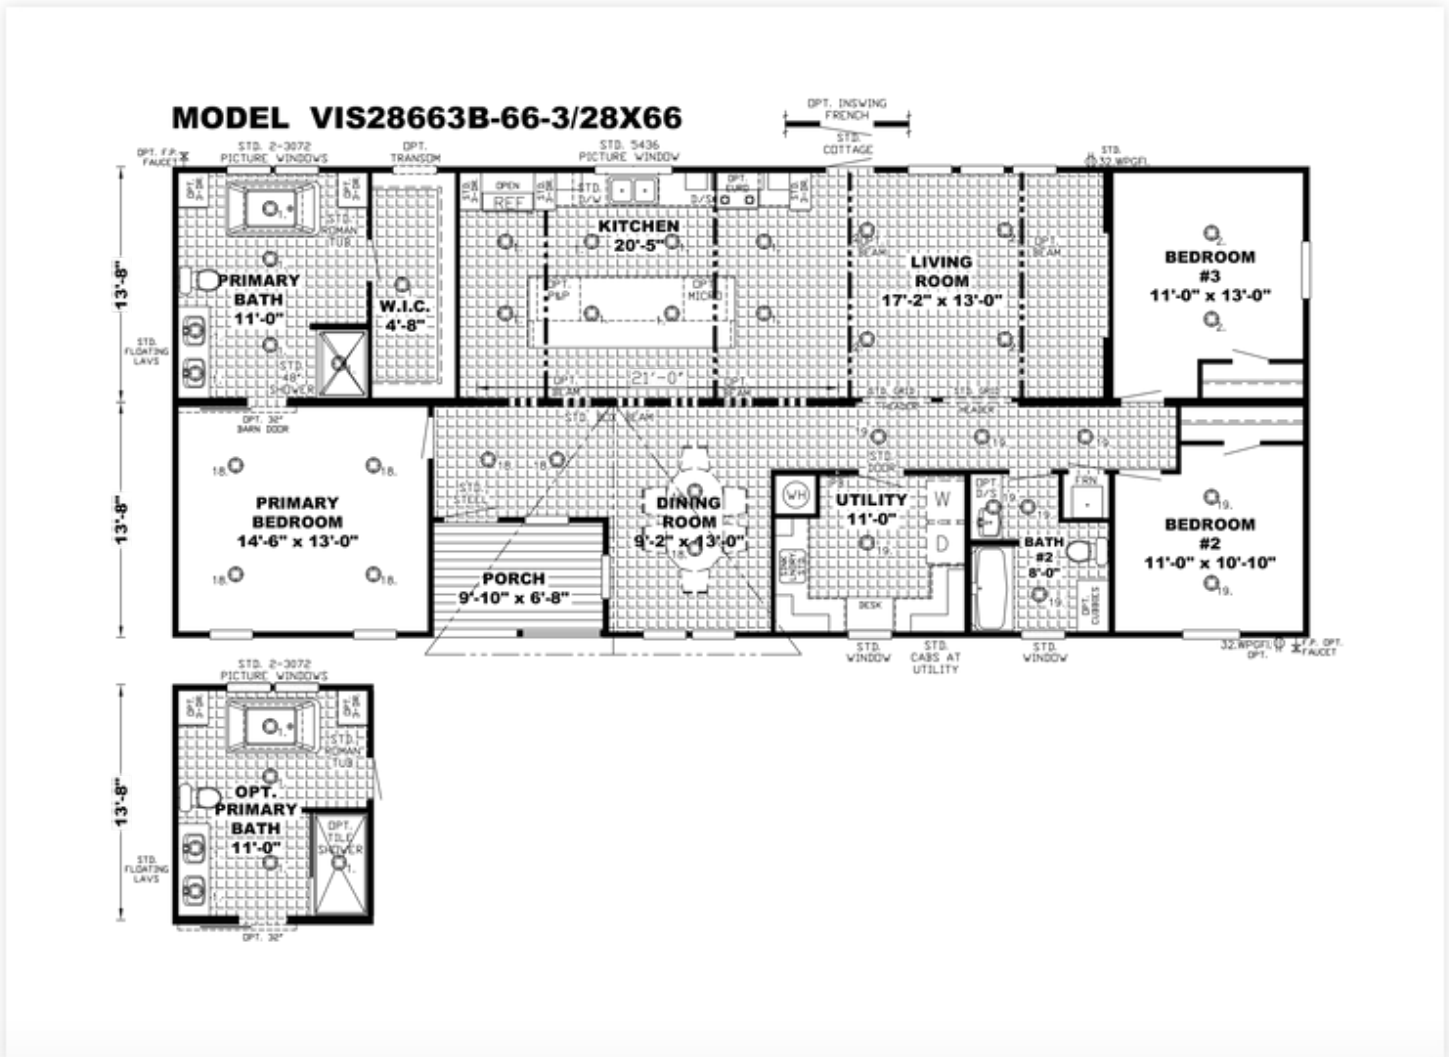

THE HAMPTON BAY
Home Plan 41VIS28663BH

3 Beds · 2 Baths · 1737 sq. ft. · 66' width · 28' depth
<https://www.claytonhomes.com/homes/41VIS28663BH>

Privacy Policies

Protecting your privacy is of fundamental importance to us. The following privacy notices explain how we may collect, use, and disclose your personal information.