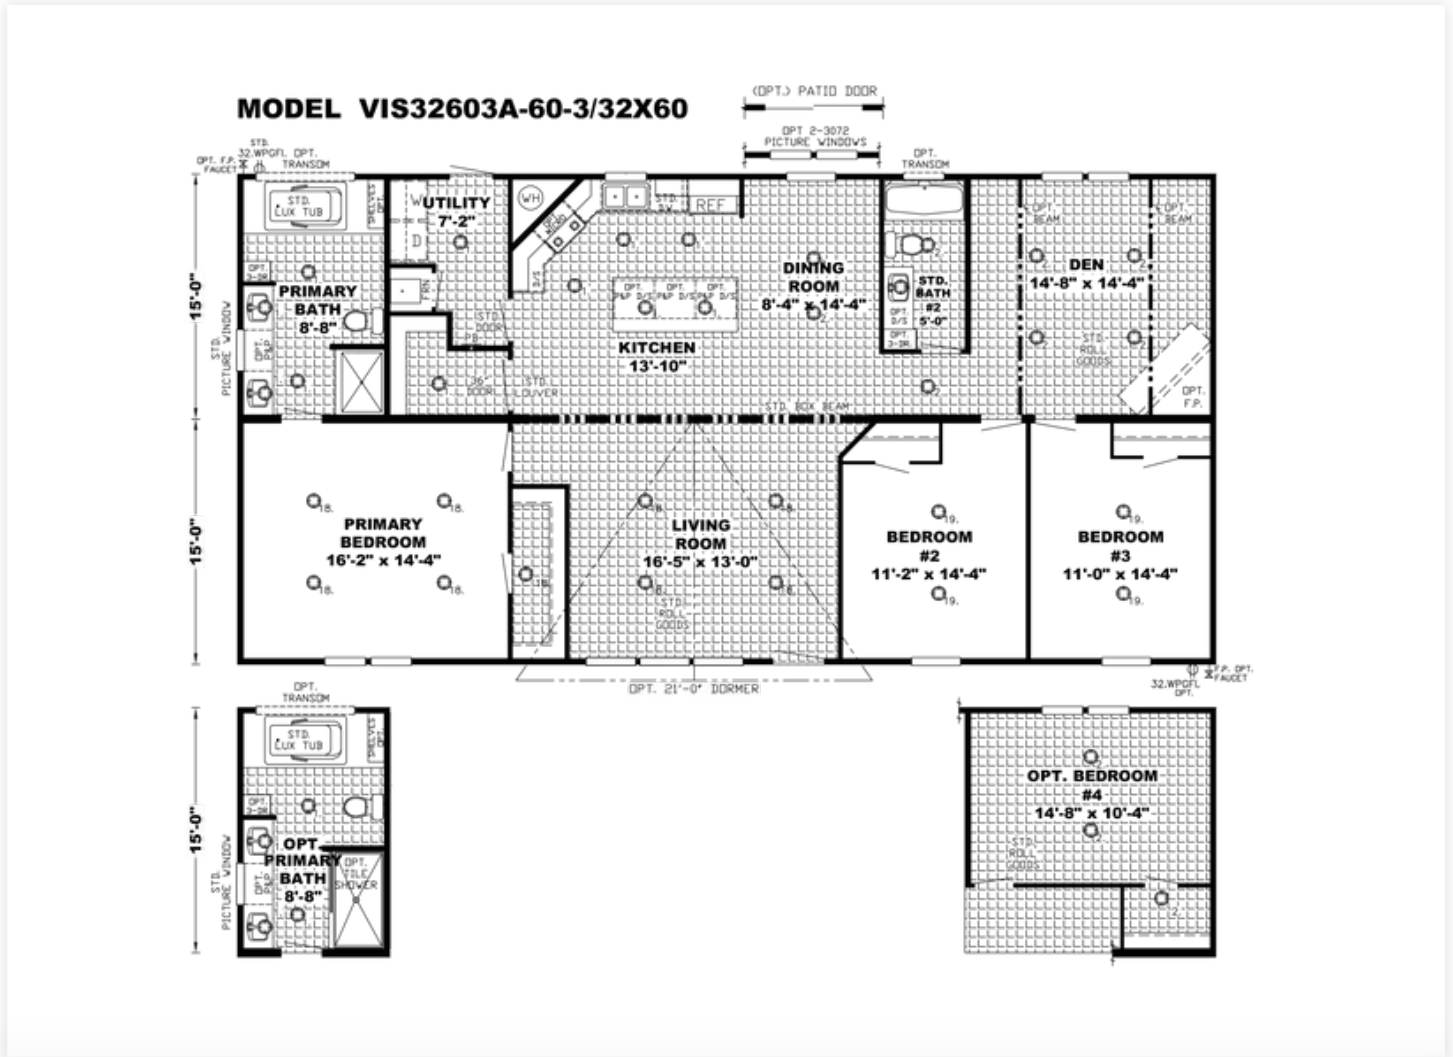

**THE HAPPY VALLEY**  
Home Plan 41VIS32603AH

3 Beds · 2 Baths · 1800 sq. ft. · 60' width · 32' depth  
<https://www.claytonhomes.com/homes/41VIS32603AH>