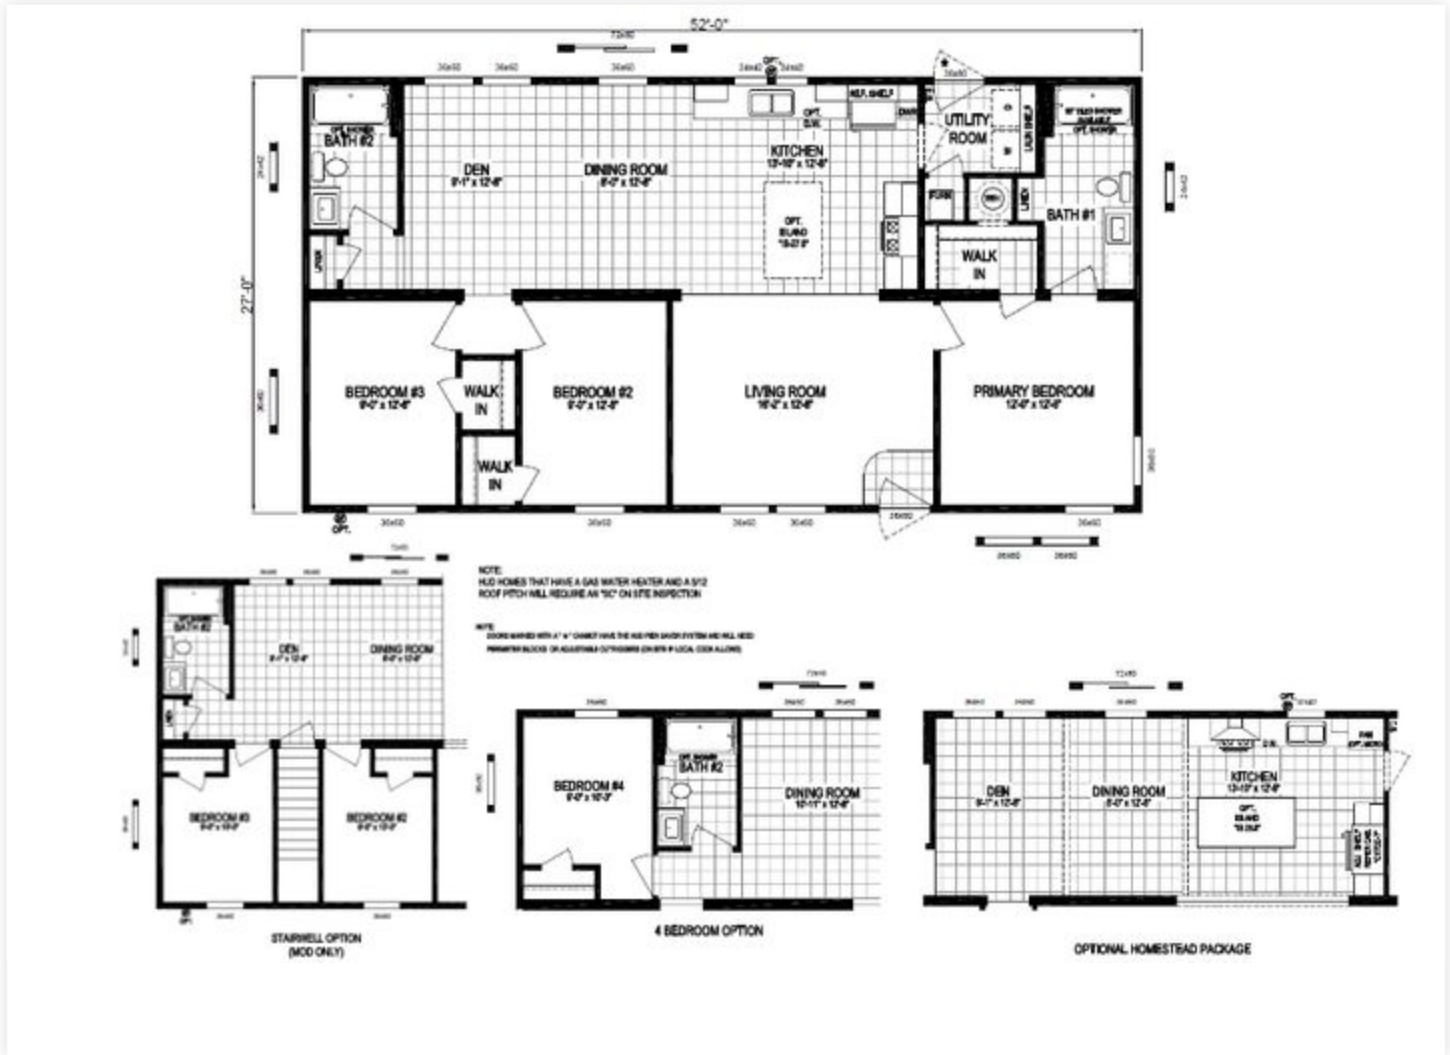

**MEADOW RD 5228-MS016 SECT**  
Home Plan 81RDH28523FH

**3 Beds · 2 Baths · 1404 sq. ft. · 52' width · 28' depth**  
<https://www.claytonhomes.com/homes/81RDH28523FH>

## Features

Family Room

Kitchen Island

Split Bedrooms

Utility Room