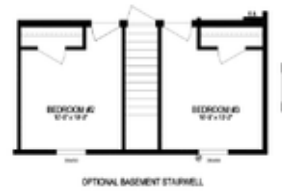

WALL ST 6428-MS032 SECT
Home Plan 81RDH28643DH

3 Beds · 2 Baths · 1728 sq. ft. · 64' width · 28' depth
<https://www.claytonhomes.com/homes/81RDH28643DH>

Multi Section Homes
Model 6428-MS032
1728 Square Feet - 3 Bed / 2 Bath