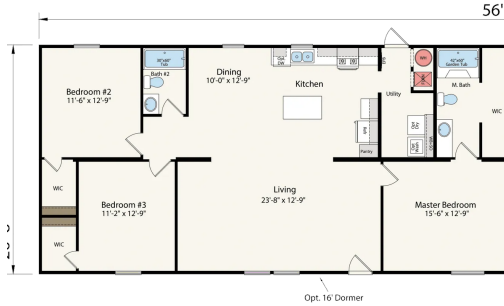

Apex
020000HA003242AB
3 beds - 2 baths
1,568 sq. ft.

(270) 527-1451

Monday - Friday: 9am - 6pm

Saturday: 9am - 5pm Sunday: Closed

CLAYTON HOMES-BENTON

1694 US-641

BENTON, KY 42025

Our home building facilities invest in continuous product and process improvements. Plans, dimensions, features, materials, specifications, and availability are subject to change without notice or obligation. Renderings and floor plans are representative likenesses of our homes and many differ from actual homes. We invite you to tour a Home Center near you and inspect the highest value in quality housing available or call (270) 527-1451 to speak with a Home Consultant. ©2023, CMH. All rights reserved.