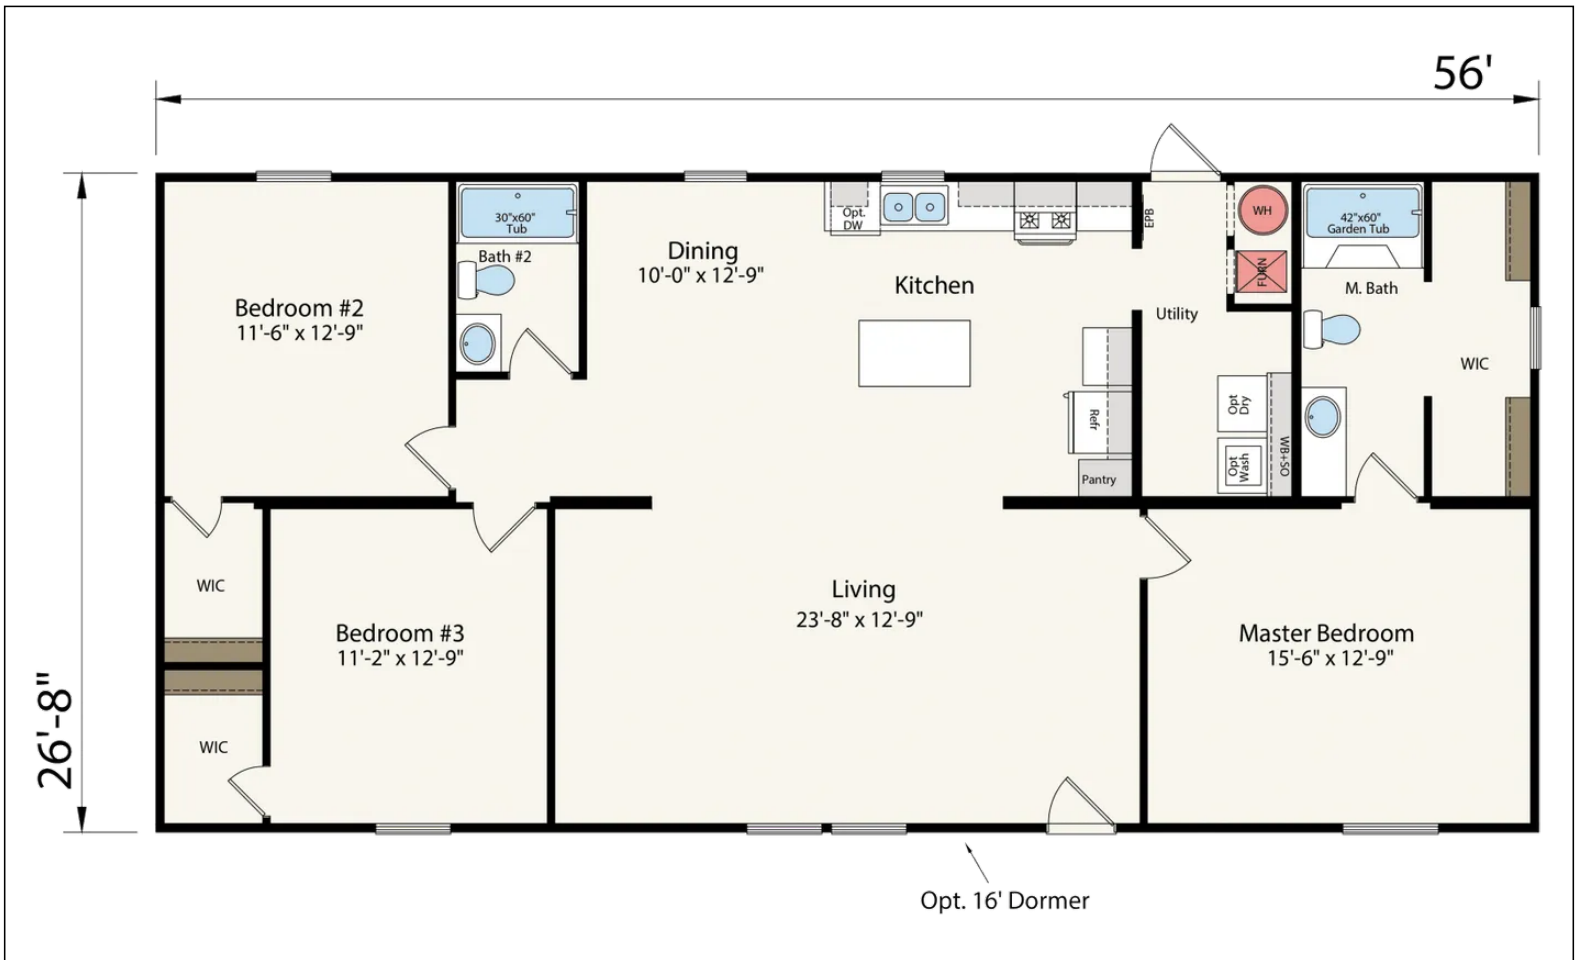

Apex
020000HA003242AB
3 beds - 2 baths
1,568 sq. ft.

(270) 527-1451

Monday - Friday: 9am - 6pm

Saturday: 9am - 5pm Sunday: Closed

CLAYTON HOMES-BENTON

1694 US-641

BENTON, KY 42025

Our home building facilities invest in continuous product and process improvements. Plans, dimensions, features, materials, specifications, and availability are subject to change without notice or obligation. Renderings and floor plans are representative likenesses of our homes and many differ from actual homes. We invite you to tour a Home Center near you and inspect the highest value in quality housing available or call (270) 527-1451 to speak with a Home Consultant. ©2023, CMH. All rights reserved.