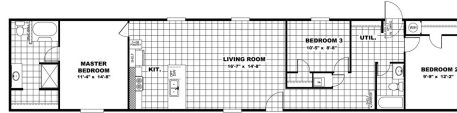

VICTORY PLUS

SRB036401AL

3 beds • 2 baths

1,216 sq. ft.

(888) 636-6900

Monday - Friday: 9am - 6pm

Saturday: 9am - 5pm Sunday: Closed

CLAYTON HOMES-ELKINS