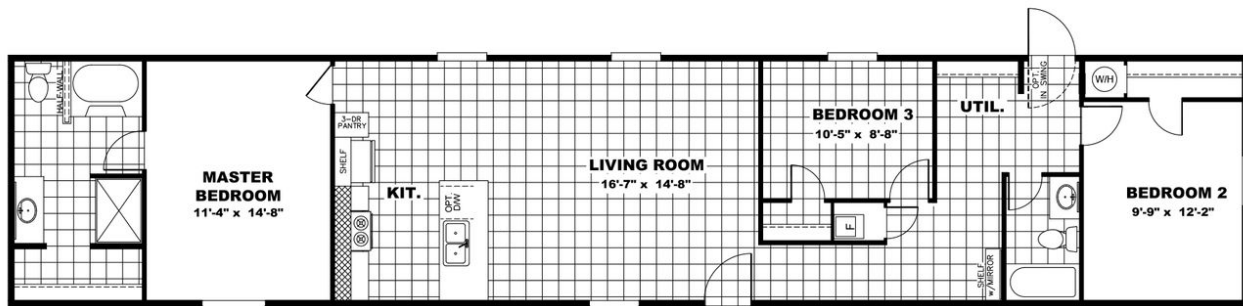

VICTORY PLUS

SRB036401AL

3 beds • 2 baths

1,216 sq. ft.

(888) 636-6900

Monday - Friday: 9am - 6pm

Saturday: 9am - 5pm Sunday: Closed

CLAYTON HOMES-ELKINS