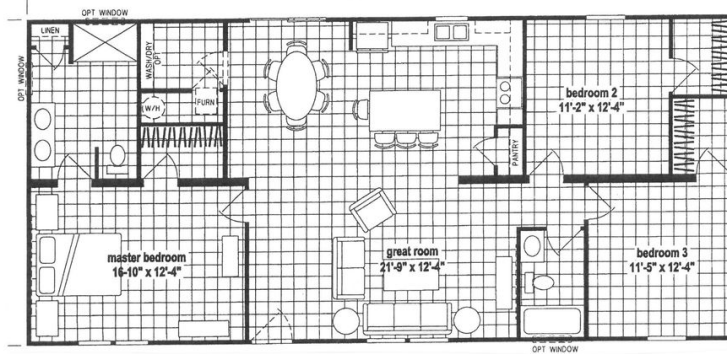

GALAXY- Inc: Delivery

233000HA011327AB

3 beds • 2 baths

1,568 sq. ft.

(870) 935-1700

Monday - Friday: 9am - 6pm

Saturday: 9am - 5pm Sunday: Closed

CLAYTON HOMES-JONESBORO