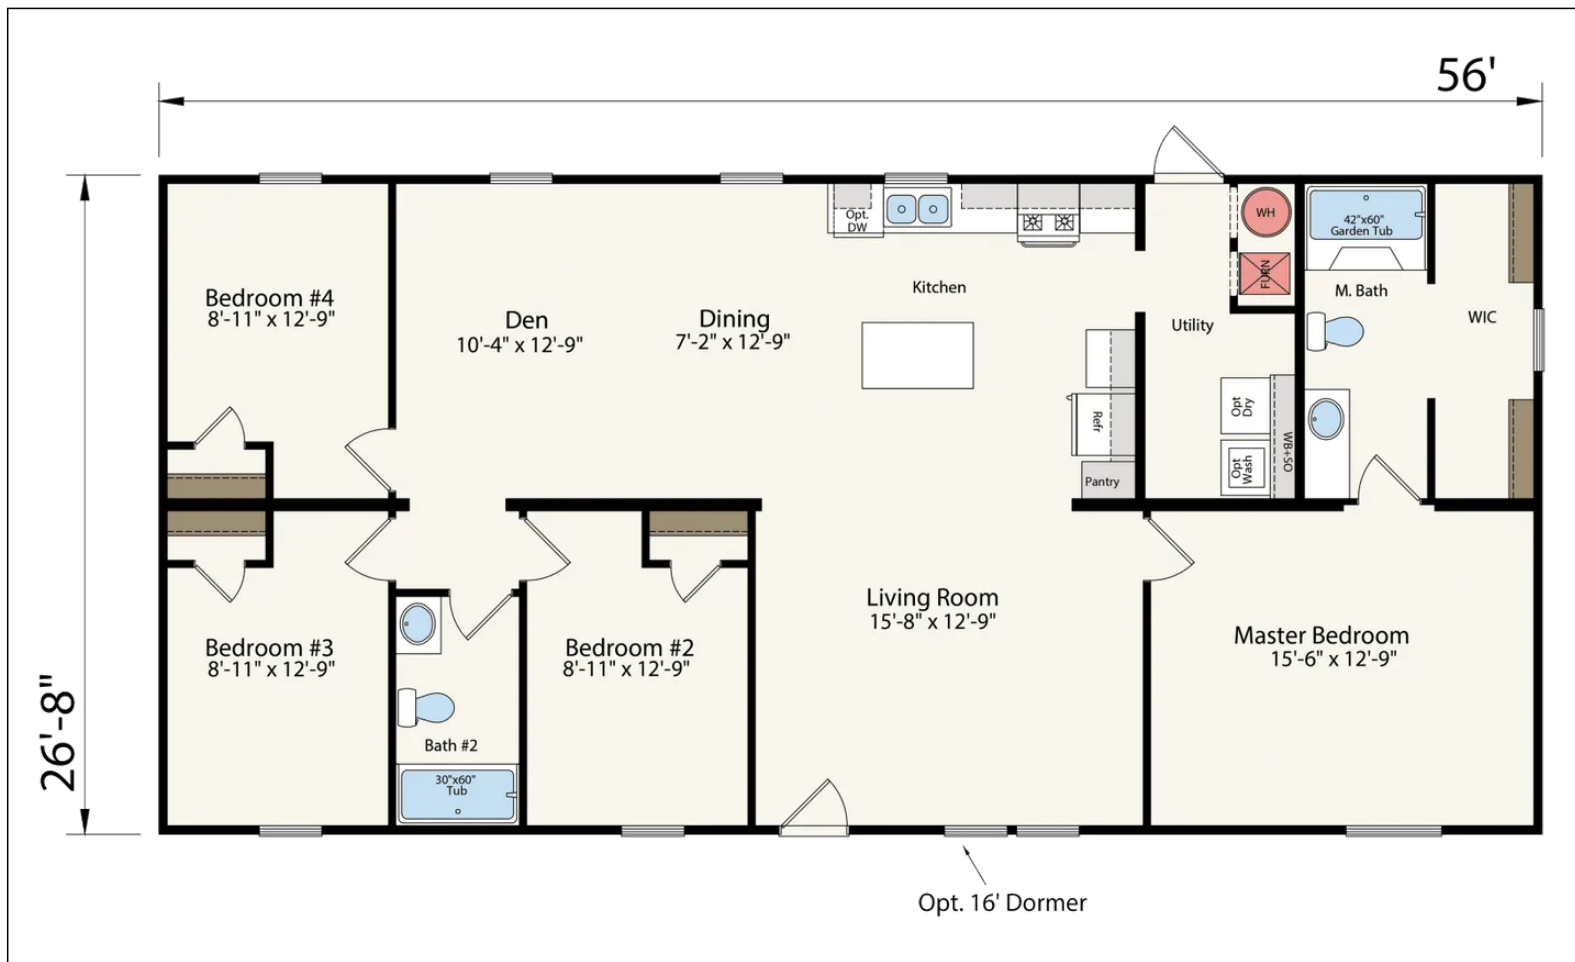

Sydney: Price Includes Delivery & Set!

020000HA004024AB

4 beds - 2 baths

1,568 sq. ft.

(731) 285-0310

Monday - Friday: 9am - 6pm

Saturday: 9am - 5pm Sunday: Closed

CLAYTON HOMES-DYERSBURG