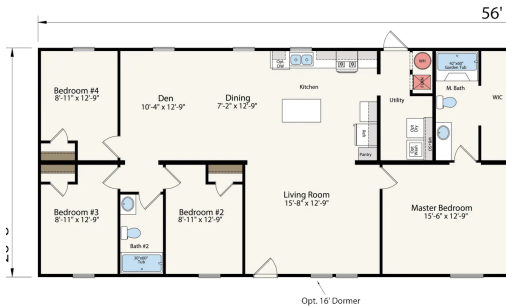

Sydney: Price Includes Delivery & Set!

020000HA004024AB

4 beds - 2 baths

1,568 sq. ft.

(731) 285-0310

Monday - Friday: 9am - 6pm

Saturday: 9am - 5pm Sunday: Closed

CLAYTON HOMES-DYERSBURG