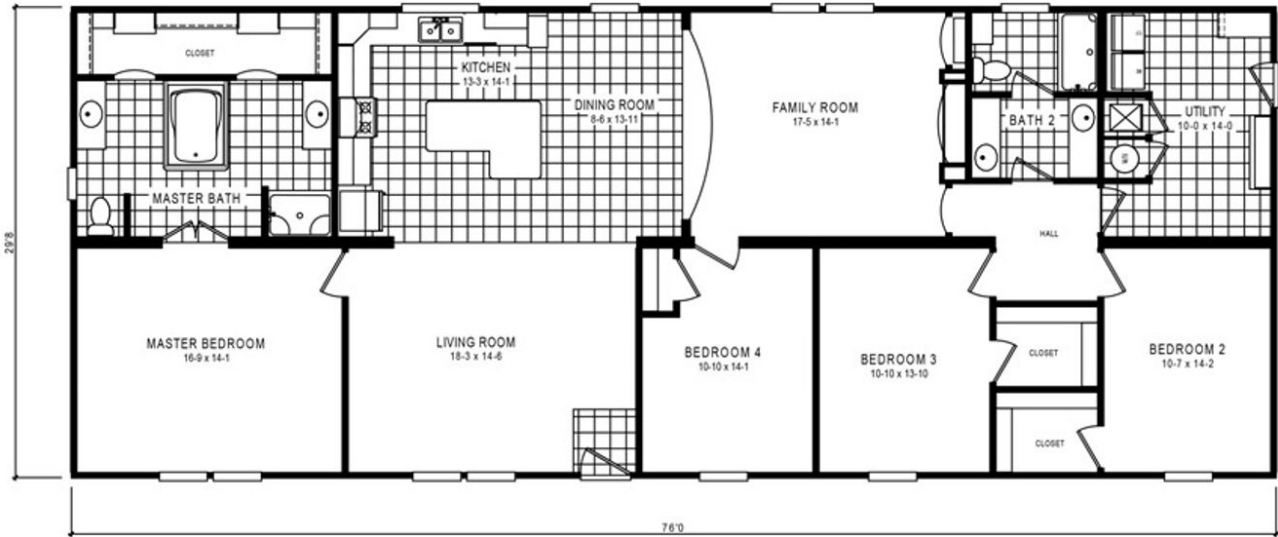

4710 76X32 ROCKETEER MOD

RIC252826NCABM

4 beds • 2 baths

2,254 sq. ft.

(843) 664-8400

Monday - Friday: 9am - 6pm

Saturday: 9am - 5pm Sunday: Closed

CLAYTON HOMES-FLORENCE