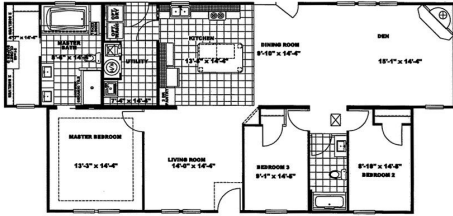

ELN28523A 28X52 MODULAR

NO2029226TNABM

3 beds • 2 baths

1,399 sq. ft.

(540) 434-6961

Monday - Friday: 9am - 6pm

Saturday: 9am - 5pm Sunday: Closed

CLAYTON HOMES-HARRISONBURG