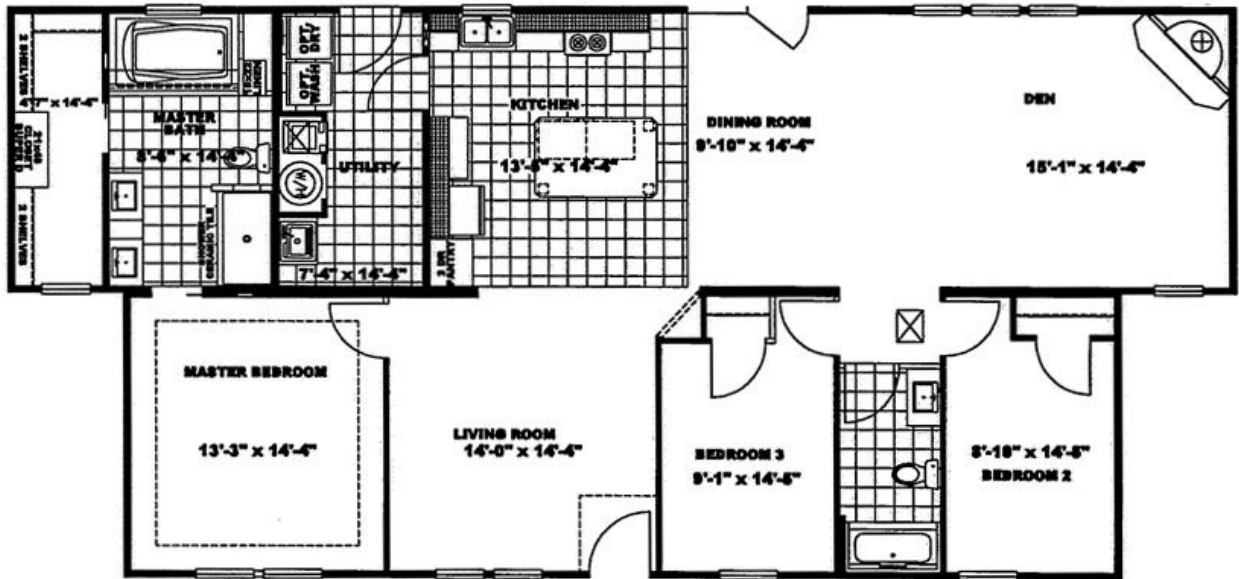

ELN28523A 28X52 MODULAR

NO2029226TNABM

3 beds • 2 baths

1,399 sq. ft.

(540) 434-6961

Monday - Friday: 9am - 6pm

Saturday: 9am - 5pm Sunday: Closed

CLAYTON HOMES-HARRISONBURG