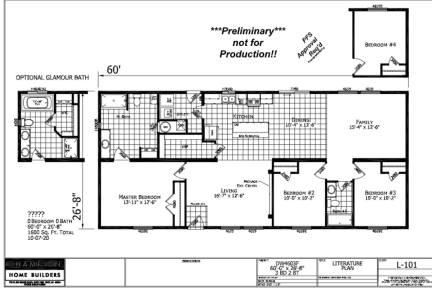

HCDW4603F

01700PHA003904AB

3 beds - 2 baths

1,560 sq. ft.

(208) 733-7755

Monday - Friday: 9am to 5pm

Saturday: 9am to 5pm Sunday: Closed

CLAYTON HOMES-TWIN FALLS