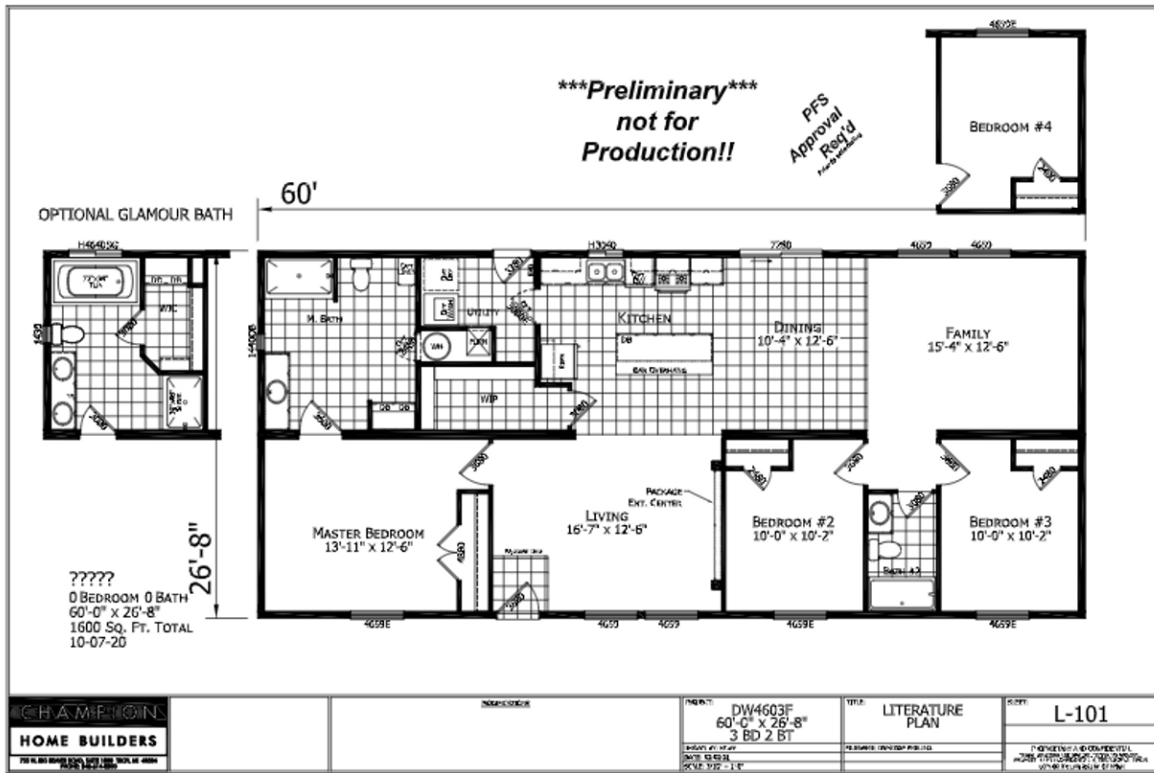

HCDW4603F

01700PHA003904AB

3 beds - 2 baths

1,560 sq. ft.

(208) 733-7755

Monday - Friday: 9am to 5pm

Saturday: 9am to 5pm Sunday: Closed

CLAYTON HOMES-TWIN FALLS