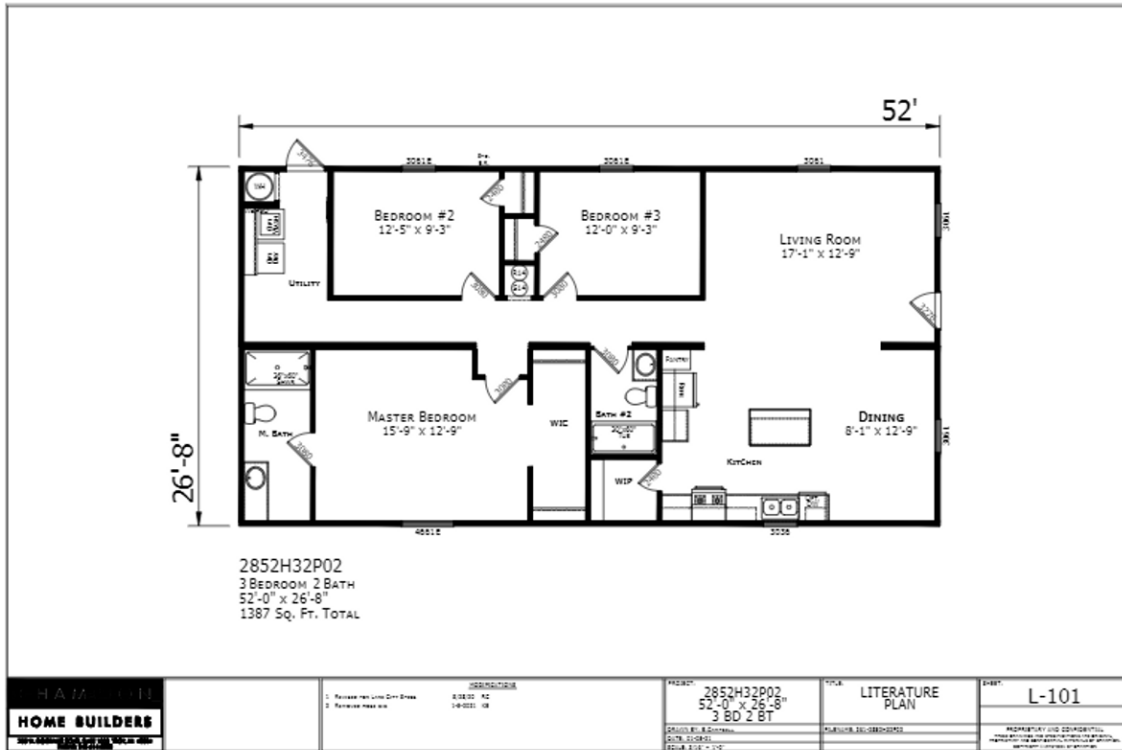

**PRIME 52**

**FL26100PHB203082AB**

**3 beds • 2 baths**

**1,352 sq. ft.**

**(863) 606-0707**

Monday - Friday: 9am to 5pm

Saturday: 9am to 5pm Sunday: Closed

**CLAYTON HOMES-LAKELAND**