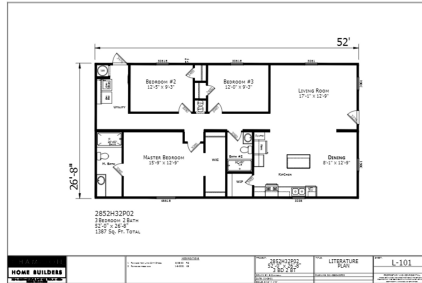

**PRIME 52**

**FL26100PHB203082AB**

**3 beds • 2 baths**

**1,352 sq. ft.**

**(863) 606-0707**

Monday - Friday: 9am to 5pm

Saturday: 9am to 5pm Sunday: Closed

**CLAYTON HOMES-LAKELAND**