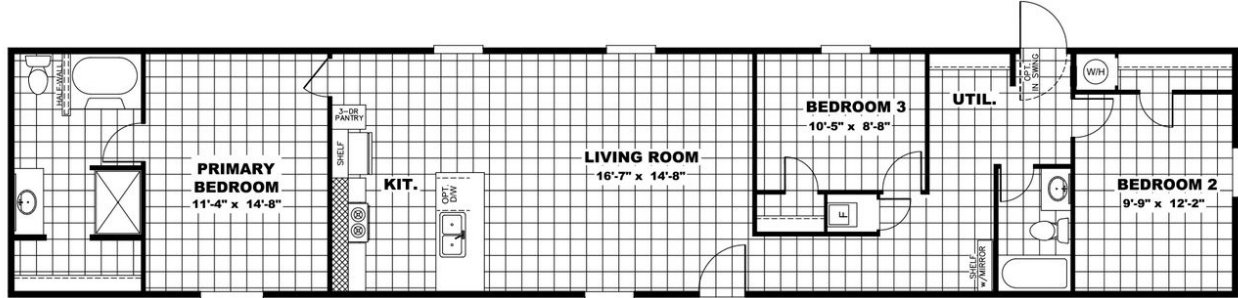

VICTORY PLUS

SRB037877AL

3 beds • 2 baths

1,165 sq. ft.

(502) 933-2900

Monday - Friday: 9am to 6pm

Saturday: 9am to 5pm Sunday: Closed

CLAYTON HOMES-LOUISVILLE