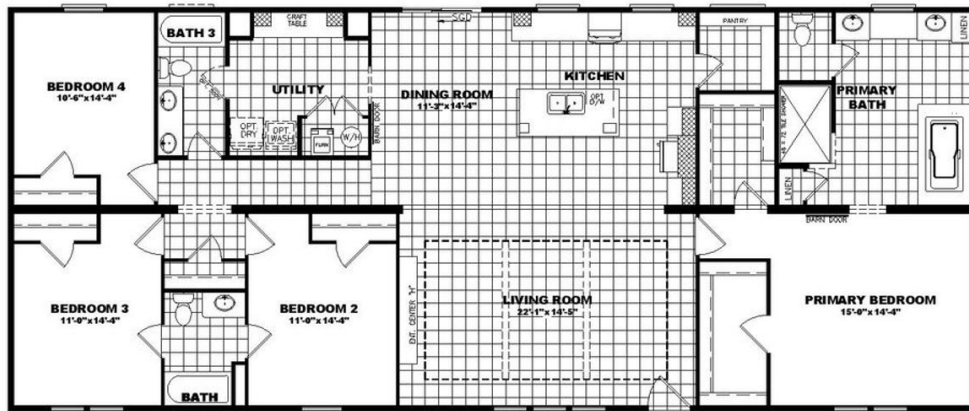

PENDING SALE!!! 2520 Stetson The Destin On 1 Acre

CW2021887TXABM
4 beds - 3 baths
2,160 sq. ft.

DESTIN
Model #: EZL32724A

DESTIN

Model #: EZL32724A

Drawing #:

32M469

(830) 620-1141