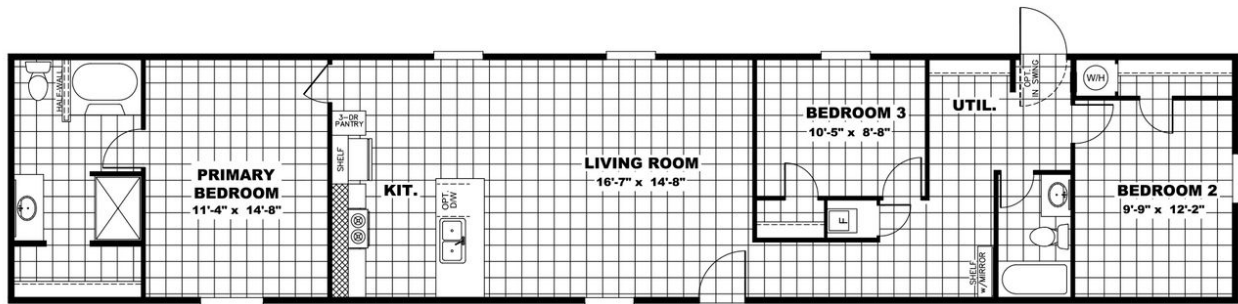

VICTORY PLUS

47TRS16763AH

3 beds • 2 baths

1,165 sq. ft.

(704) 484-1640

Monday - Friday: 9am - 6pm

Saturday: 9am - 5pm Sunday: Closed

CLAYTON HOMES-SHELBY