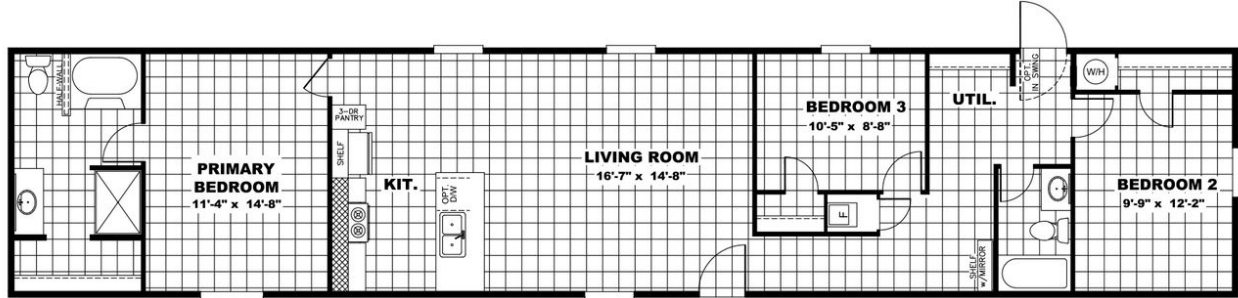

VICTORY PLUS

SRB035588AL

3 beds • 2 baths

1,165 sq. ft.

(606) 678-8134

Monday - Friday: 9am to 6pm

Saturday: 9am to 5pm Sunday: Closed

CLAYTON HOMES-SOMERSET