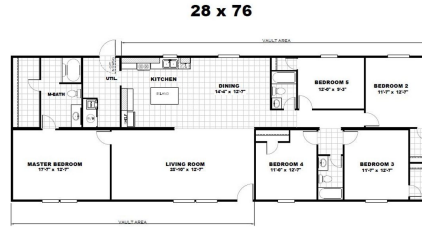

TRIUMPH
SA4080253ALAB
5 beds • 3 baths
2,001 sq. ft.

28 x 76

(636) 462-5345

Monday - Friday: 9am - 6pm

Saturday: 9am - 5pm Sunday: Closed

CLAYTON HOMES-TROY

803 OLD MOSCOW MILLS RD

TROY, MO 63379