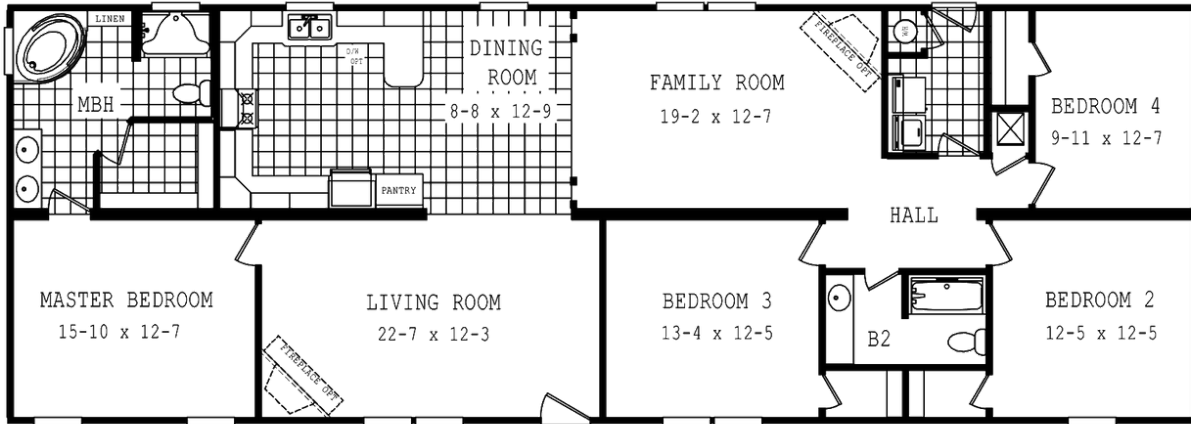

2775 LEGACY
RIC250082NCABM
4 beds • 2 baths
2,027 sq. ft.

(843) 538-2204

Monday - Friday: 9am - 6pm

Saturday: 9am - 5pm Sunday: Closed

CLAYTON HOMES-WALTERBORO

2354 JEFFRIES BLVD

WALTERBORO, SC 29488

Our home building facilities invest in continuous product and process improvements. Plans, dimensions, features, materials, specifications, and availability are subject to change without notice or obligation. Renderings and floor plans are representative likenesses of our homes and many differ from actual homes. We invite you to tour a Home Center near you and inspect the highest value in quality housing available or call (843) 538-2204 to speak with a Home Consultant. ©2022, CMH. All rights reserved.