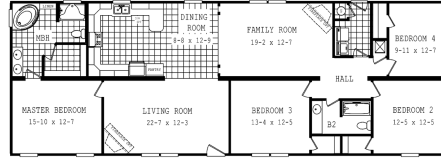

2775 LEGACY
RIC250082NCABM
4 beds • 2 baths
2,027 sq. ft.

(843) 538-2204

Monday - Friday: 9am - 6pm

Saturday: 9am - 5pm Sunday: Closed

CLAYTON HOMES-WALTERBORO

2354 JEFFRIES BLVD

WALTERBORO, SC 29488

Our home building facilities invest in continuous product and process improvements. Plans, dimensions, features, materials, specifications, and availability are subject to change without notice or obligation. Renderings and floor plans are representative likenesses of our homes and many differ from actual homes. We invite you to tour a Home Center near you and inspect the highest value in quality housing available or call (843) 538-2204 to speak with a Home Consultant. ©2022, CMH. All rights reserved.