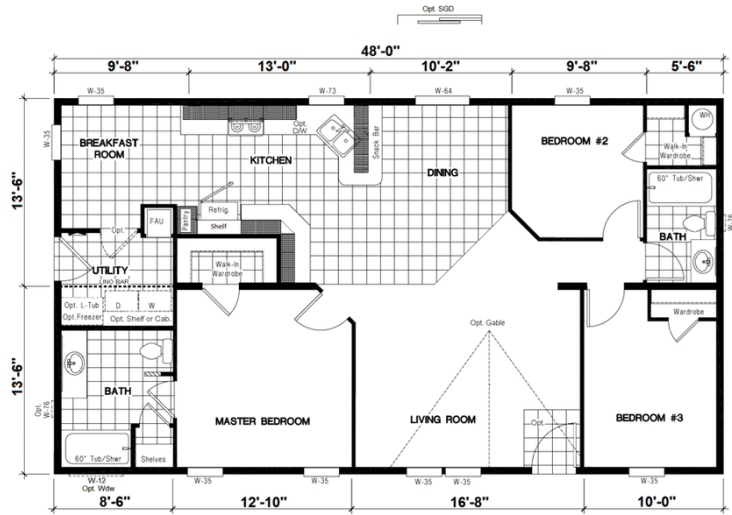

DRM483F 48' DREAM

ALB039842ORAB

3 beds • 2 baths

1,344 sq. ft.

DREAM SERIES *SILVER* 27x48 DRM 483F
3 BEDROOM, 2 BATH - 1,296 SQ. FT.

27 WIDE

Opt. Glamour Bath

REV. 9/9/17 DS