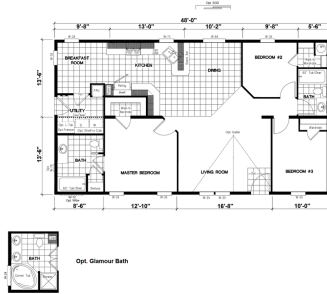

DRM483F 48' DREAM

ALB039842ORAB

3 beds • 2 baths

1,344 sq. ft.

DREAM SERIES *SILVER* 27x48 DRM 483F
3 BEDROOM, 2 BATH - 1,296 SQ. FT.

27 WIDE

Opt. Glamour Bath

REV. 9/9/17 DS