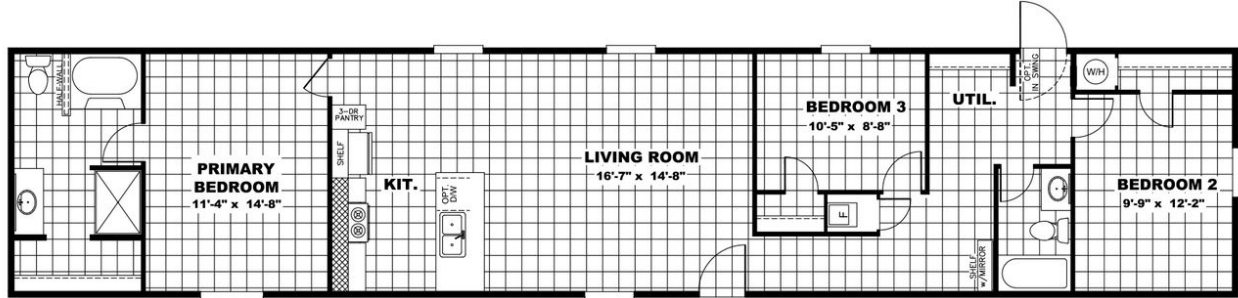

# VICTORY PLUS

898-47TRS16763AH21-440380

3 beds • 2 baths

1,165 sq. ft.

(270) 443-6777

Monday - Friday: 9am to 6pm

Saturday: 9am to 5pm Sunday: Closed

CLAYTON HOMES-PADUCAH