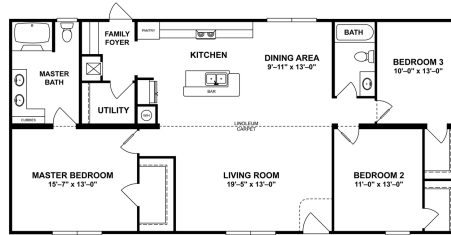

TERMINATOR M133

CBG052250NCAB

3 beds • 4 baths

1,493 sq. ft.

(804) 443-4769

Monday - Friday: 9am - 6pm

Saturday: 9am - 5pm Sunday: Closed

CLAYTON HOMES-TAPPAHANNOCK