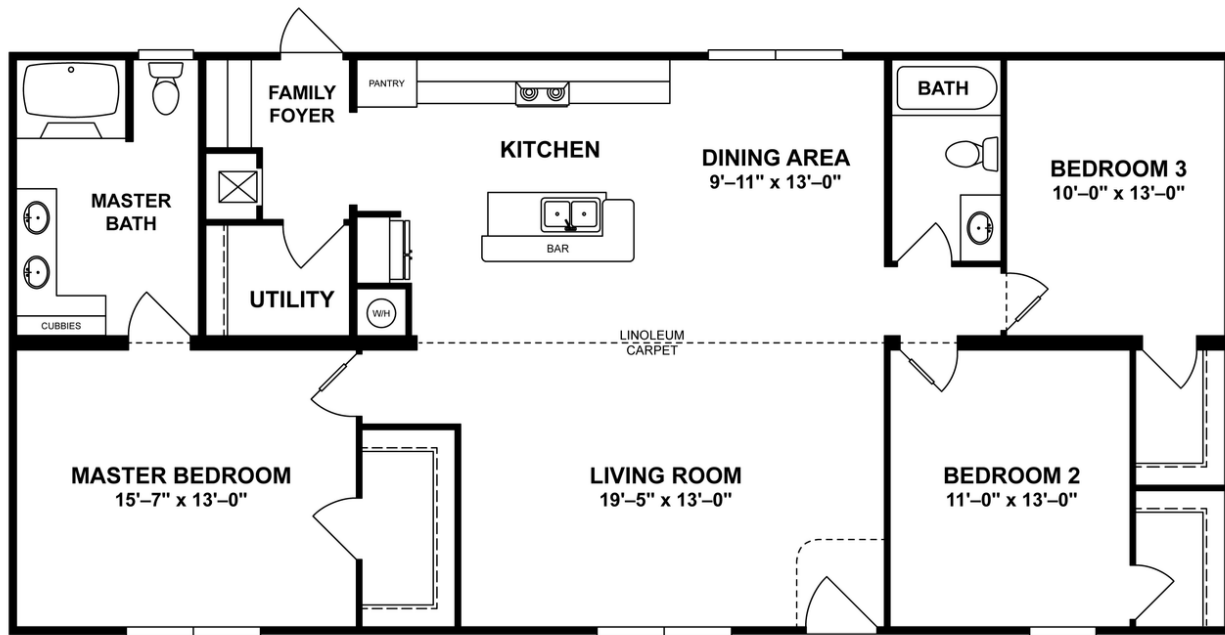

TERMINATOR M133

CBG052250NCAB

3 beds • 4 baths

1,493 sq. ft.

(804) 443-4769

Monday - Friday: 9am - 6pm

Saturday: 9am - 5pm Sunday: Closed

CLAYTON HOMES-TAPPAHANNOCK