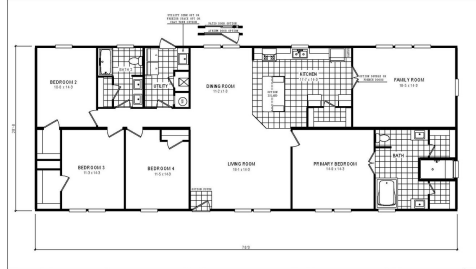

**4872 ENTERPRISE 7632**

**ROC739955NCAB**

**4 beds • 2 baths**

**2,254 sq. ft.**

**(804) 443-4769**

Monday - Friday: 9am - 6pm

Saturday: 9am - 5pm Sunday: Closed

**CLAYTON HOMES-TAPPAHANNOCK**