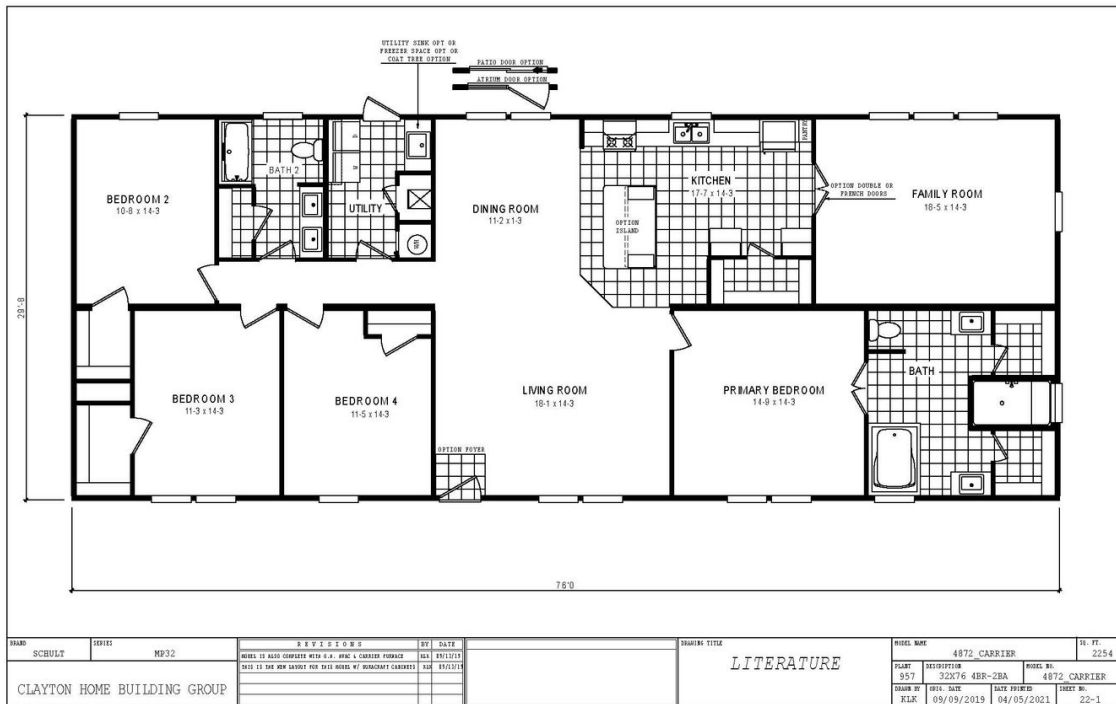

**4872 ENTERPRISE 7632**

**ROC739955NCAB**

**4 beds • 2 baths**

**2,254 sq. ft.**

**(804) 443-4769**

Monday - Friday: 9am - 6pm

Saturday: 9am - 5pm Sunday: Closed

**CLAYTON HOMES-TAPPAHANNOCK**