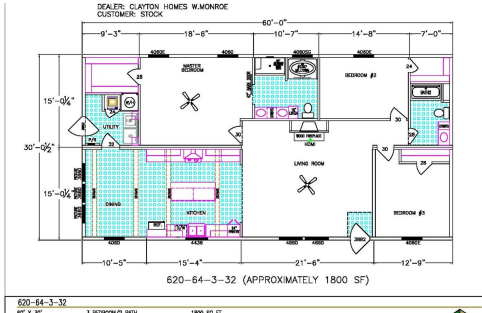

The Jesslyn (Wham Dr #30)

ALFSJ49916143AB

3 beds • 2 baths

2,048 sq. ft.

(318) 324-9600

Monday - Friday: 9am - 6pm

Saturday: 9am - 5pm Sunday: Closed

CLAYTON HOMES-WEST MONROE