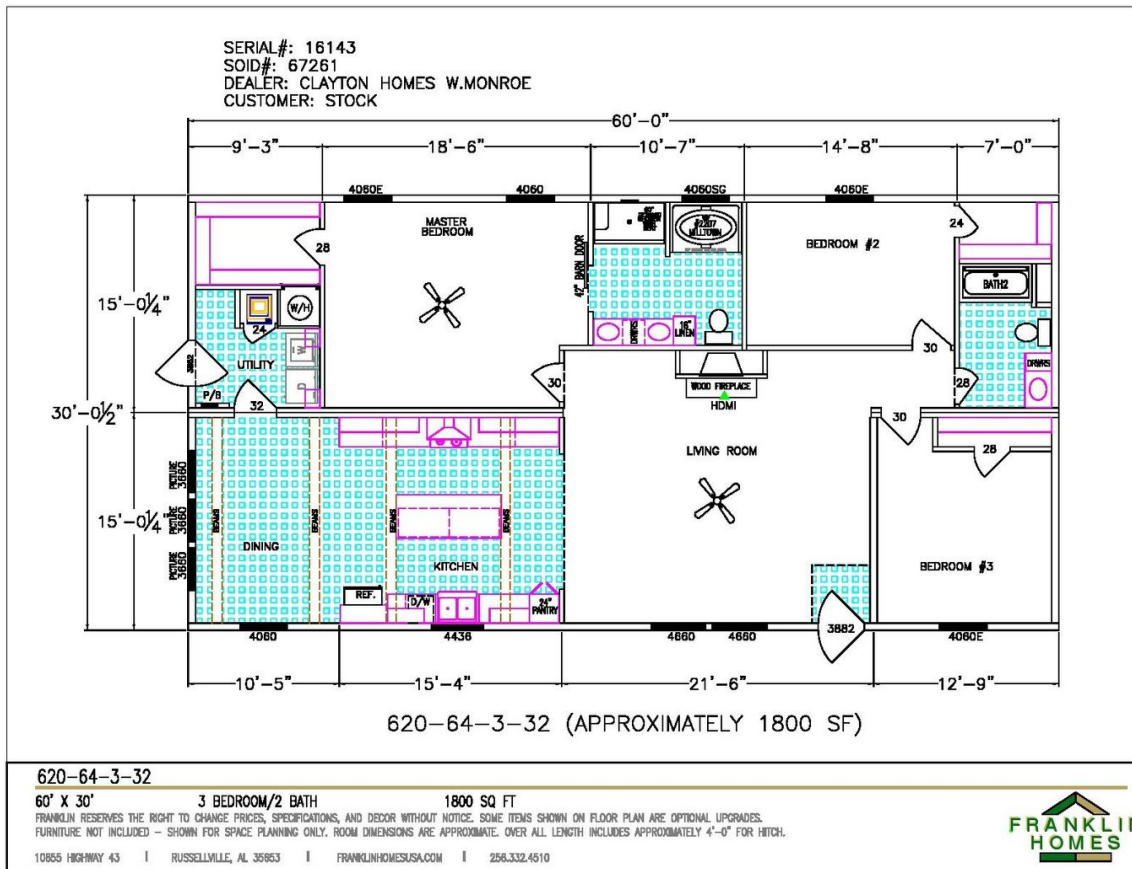

The Jesslyn (Wham Dr #30)

ALFSJ49916143AB

3 beds • 2 baths

2,048 sq. ft.

(318) 324-9600

Monday - Friday: 9am - 6pm

Saturday: 9am - 5pm Sunday: Closed

CLAYTON HOMES-WEST MONROE