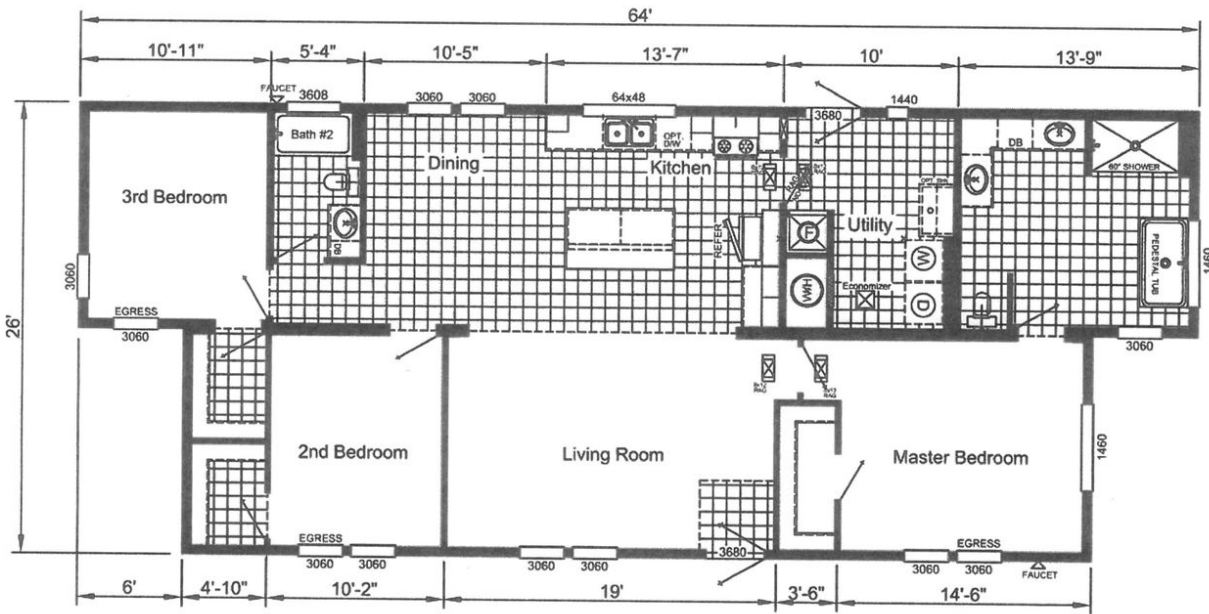

Triple Crown
ALS23334AB
3 beds - 2 baths
1,512 sq. ft.

28'-0" x 68'-0"
 3 Beds 2 Baths

28'-0" x 68'-0"
 3 Beds 2 Baths

(501) 625-3633

Monday - Friday: 9am - 6pm

Saturday: 9am - 5pm Sunday: Closed

CLAYTON HOMES-HOT SPRINGS