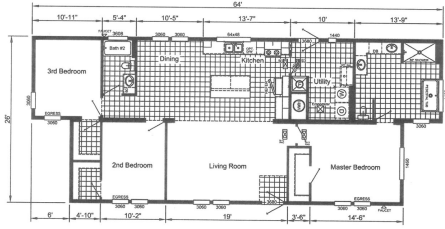

Triple Crown
ALS23334AB
3 beds - 2 baths
1,512 sq. ft.

28'-0" x 68'-0"
 3 Beds 2 Baths

28'-0" x 68'-0"
 3 Beds 2 Baths

(501) 625-3633

Monday - Friday: 9am - 6pm

Saturday: 9am - 5pm Sunday: Closed

CLAYTON HOMES-HOT SPRINGS