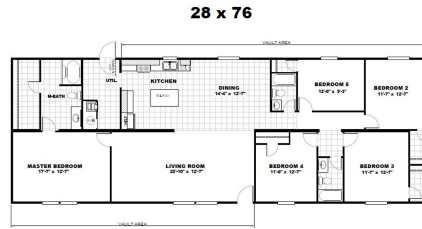

**TRIUMPH**  
**SA4082217ALAB**  
**5 beds • 2 baths**  
**2,001 sq. ft.**

**28 x 76**

**(229) 888-9285**

Monday - Friday: 9am - 6pm

Saturday: 9am - 5pm Sunday: Closed

**CLAYTON HOMES-LEESBURG**

**660 US HWY 82**