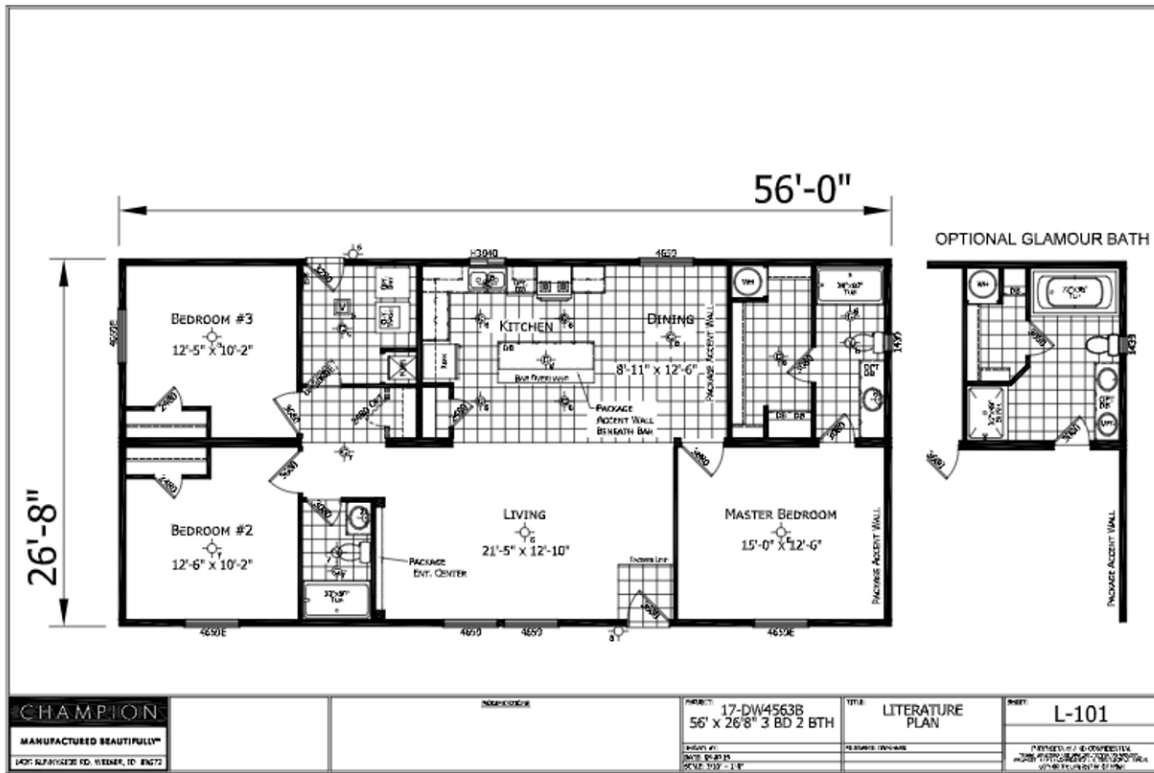

Champion Dreamworks

01700PHA003723AB

3 beds - 2 baths

1,494 sq. ft.

(360) 438-0246

Monday - Friday: 9am to 5pm

Saturday: 9am to 5pm Sunday: Closed

CLAYTON HOMES-LACEY