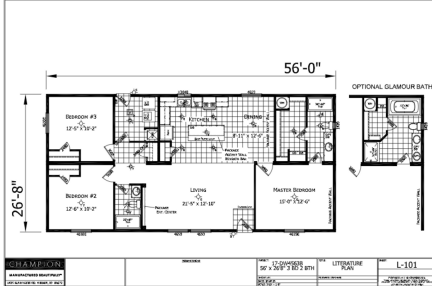

Champion Dreamworks

01700PHA003723AB

3 beds - 2 baths

1,494 sq. ft.

(360) 438-0246

Monday - Friday: 9am to 5pm

Saturday: 9am to 5pm Sunday: Closed

CLAYTON HOMES-LACEY