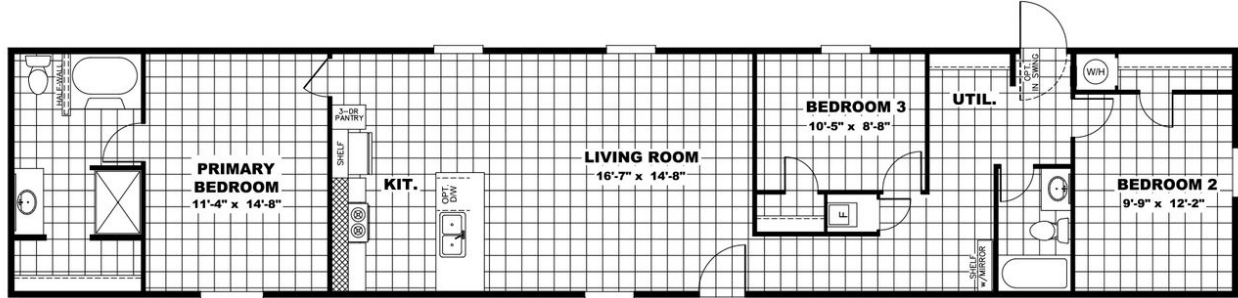

VICTORY PLUS

SRB038101AL

3 beds • 2 baths

1,165 sq. ft.

(423) 745-4752

Monday - Friday: 9am - 6pm

Saturday: 9am - 5pm Sunday: Closed

CLAYTON HOMES-ATHENS