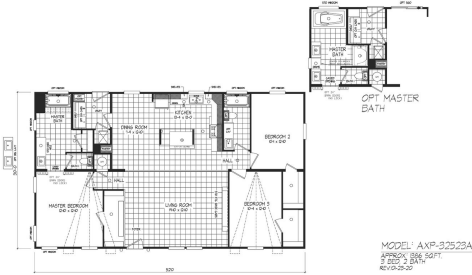

**SILVIA LEE**  
**BUC013277AZAB**  
**3 beds • 2 baths**  
**1,560 sq. ft.**

**(928) 636-9000**

Monday - Friday: 9am to 5pm

Saturday: 9am to 5pm Sunday: Closed

**OAKWOOD HOMES-CHINO VALLEY**

**3280 N HIGHWAY 89**